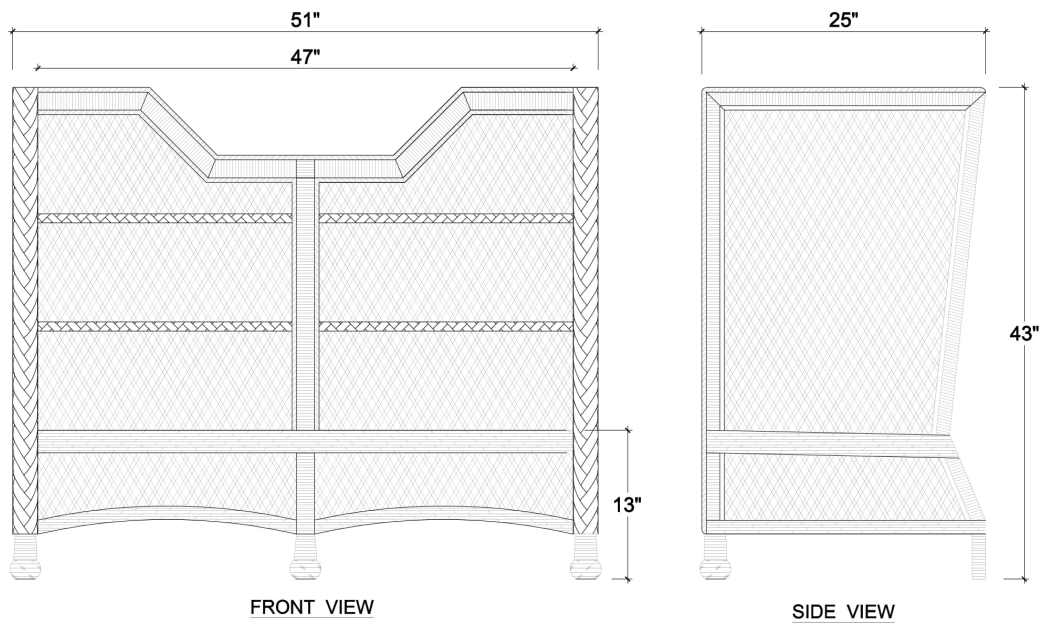

EST. *B* 1991

BRAMBLE

PRODUCT TEARSHEET

Rabana High Back Rattan Loveseat

Shown in: **FRB SF224**

SKU: **28727**

Size: **51W x 25D x 43H in**

Overview

Rabana High Back Rattan Loveseat

Visual Highlights

Technical Specification

Dimensions	51W x 25D x 43H in	CBM	1.04
Number of Packages	1	Cubic Feet	36.73 ft³
Package 1 Dimensions	52.8 x 24.4 x 45.7 in	Package 1 Weight	66.14 lbs
Package Weight Total	66.14 lbs	Net Weight	46.3 lbs