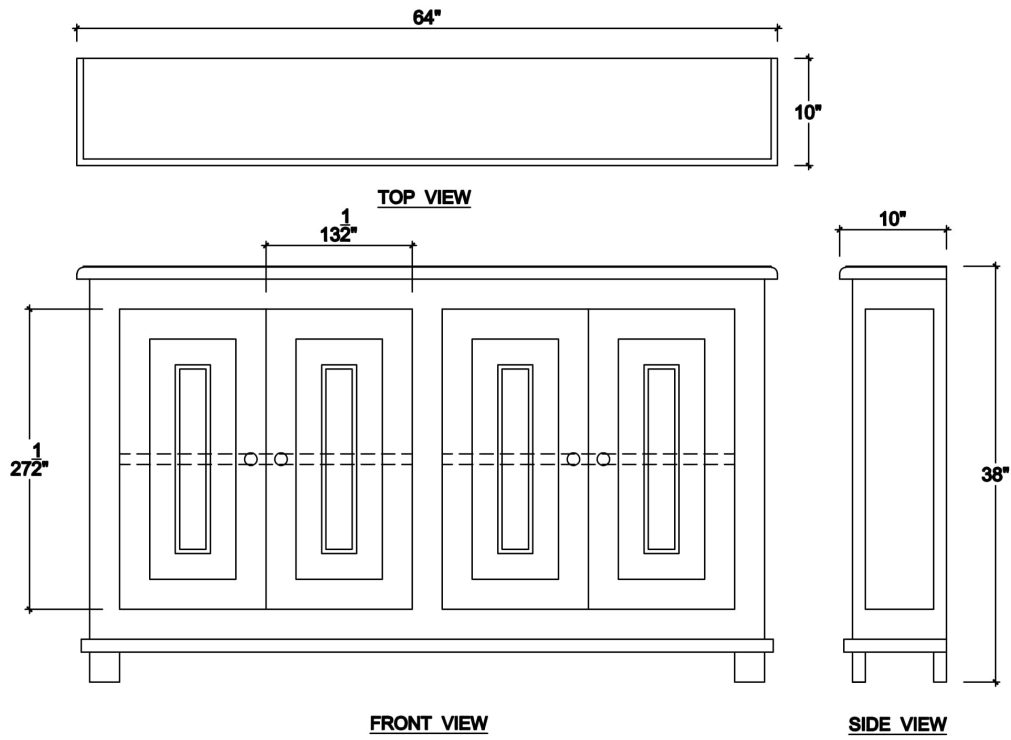

Overview

Osborne Narrow 4 Door Sideboard