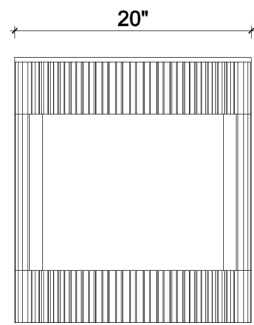

BRAMBLE

PRODUCT TEARSHEET

Kraton Round Small Side Table

Shown in: **FRW**

SKU: **28712**

Size: **20W x 20D x 22H in**

Overview

Kraton Round Small Side Table

TOP VIEW

FRONT VIEW

SIDE VIEW

Visual Highlights

Technical Specification

Dimensions	20W x 20D x 22H in	CBM	0.18
Number of Packages	1	Cubic Feet	6.36 ft³
Package 1 Dimensions	21.3 x 21.3 x 24.8 in	Package 1 Weight	30.86 lbs
Package Weight Total	30.86 lbs	Net Weight	24.25 lbs