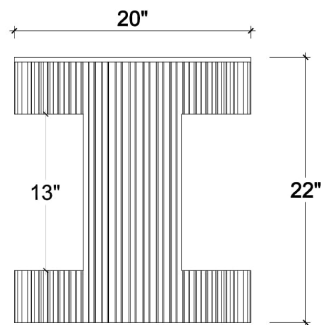

BRAMBLE

PRODUCT TEARSHEET

Kraton Round Small Side Table

Shown in: **FRW**

SKU: **28712**

Size: **20W x 20D x 22H in**

Overview

Kraton Round Small Side Table

TOP VIEW

FRONT VIEW

SIDE VIEW

Visual Highlights

Technical Specification

Dimensions	20W x 20D x 22H in	CBM	0.18
Number of Packages	1	Cubic Feet	6.36 ft³
Package 1 Dimensions	21.3 x 21.3 x 24.8 in	Package 1 Weight	30.86 lbs
Package Weight Total	30.86 lbs	Net Weight	24.25 lbs