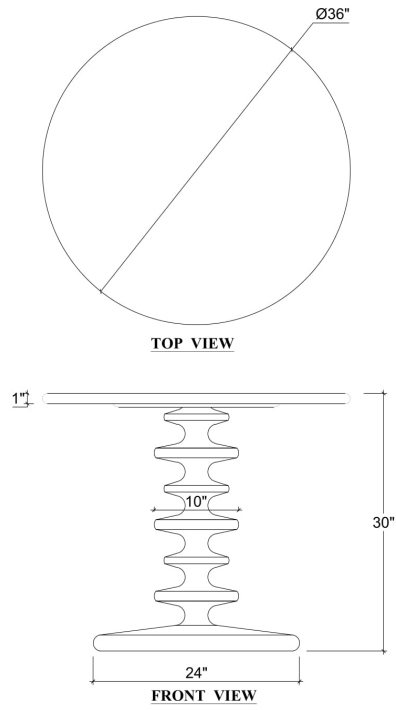

BRAMBLE

PRODUCT TEARSHEET

Milano Bistro Table

Shown in: **FRW**

SKU: **28710**

Size: **36W x 36D x 30H in**

Overview

Milano Bistro Table

Visual Highlights

Technical Specification

Dimensions	36W x 36D x 30H in	CBM	0.75
Number of Packages	1	Cubic Feet	26.49 ft³
Package 1 Dimensions	37.4 x 37.4 x 32.7 in	Package 1 Weight	80.47 lbs
Package Weight Total	80.47 lbs	Net Weight	67.24 lbs