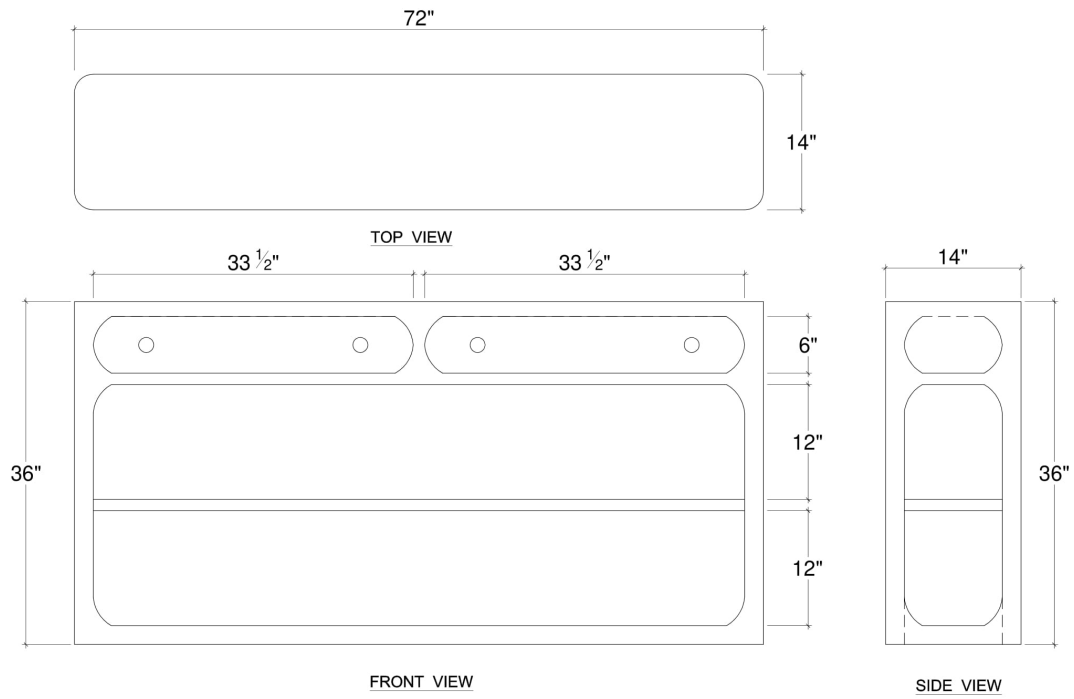

BRAMBLE

PRODUCT TEARSHEET

Corte Open Console Table w/ 2 Drawers

Shown in: **FRW**

SKU: **28708**

Size: **72W x 14D x 36H in**

Overview

Corte Open Console Table w/ 2 Drawers

Visual Highlights

Technical Specification

Dimensions	72W x 14D x 36H in	CBM	0.73
Number of Packages	1	Cubic Feet	25.78 ft³
Package 1 Dimensions	73.6 x 15.7 x 38.6 in	Package 1 Weight	125.66 lbs
Package Weight Total	125.66 lbs	Net Weight	111.33 lbs