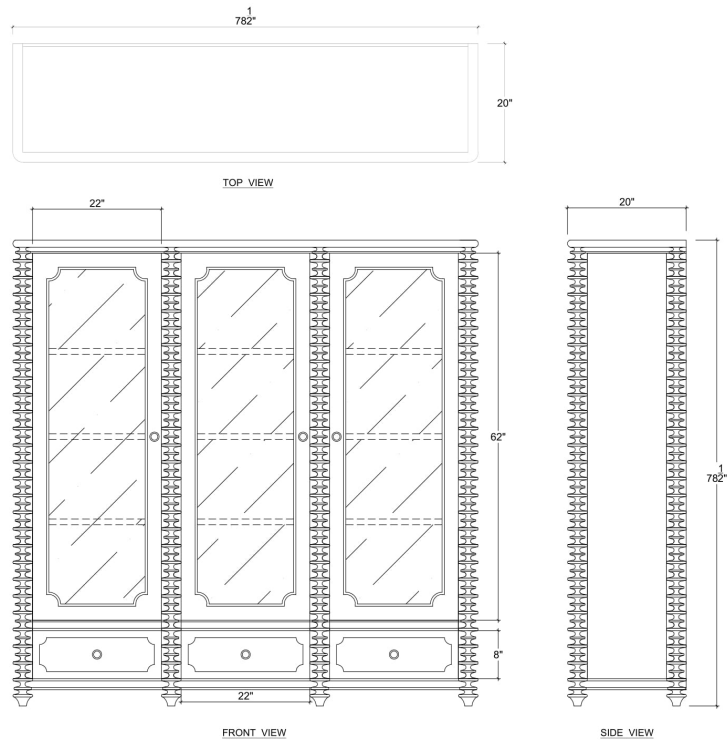

Overview

Milano Bookcase w/ 3 Glass Doors