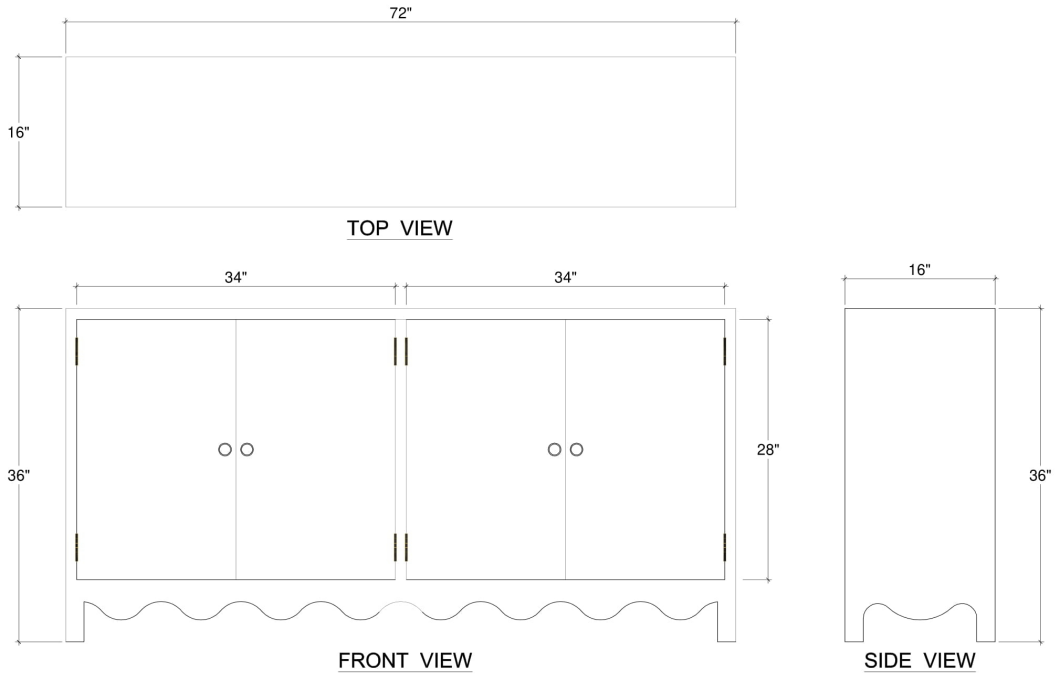

# Chloe 4 Door Sideboard

---

Shown in: **TRW**

SKU: **28705**

Size: **72W x 16D x 36H in**

# Overview

---

Chloe 4 Door Sideboard

## Technical Specification

---

Dimensions	<b>72W x 16D x 36H in</b>	CBM	<b>0.82</b>
Number of Packages	<b>1</b>	Cubic Feet	<b>28.96 ft<sup>3</sup></b>
Package 1 Dimensions	<b>73.6 x 17.7 x 38.6 in</b>	Package 1 Weight	<b>134.48 lbs</b>
Package Weight Total	<b>134.48 lbs</b>	Net Weight	<b>116.84 lbs</b>