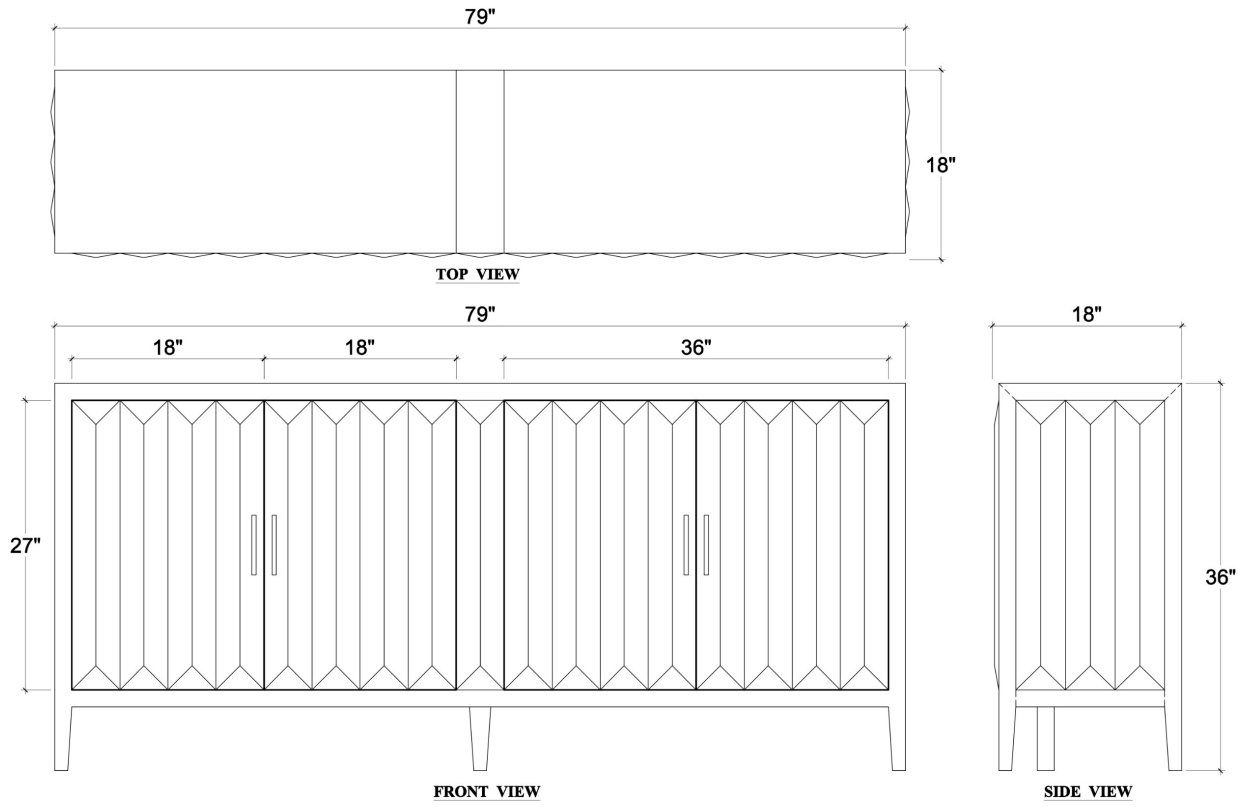

BRAMBLE

PRODUCT TEARSHEET

Colorado Sideboard

Shown in: **WLT**

SKU: **28704**

Size: **79W x 17D x 36H in**

Overview

Colorado Sideboard

Visual Highlights

Technical Specification

Dimensions	79W x 17D x 36H in	CBM	0.94
Number of Packages	1	Cubic Feet	33.2 ft³
Package 1 Dimensions	80.3 x 18.5 x 38.6 in	Package 1 Weight	152.12 lbs
Package Weight Total	152.12 lbs	Net Weight	132.28 lbs