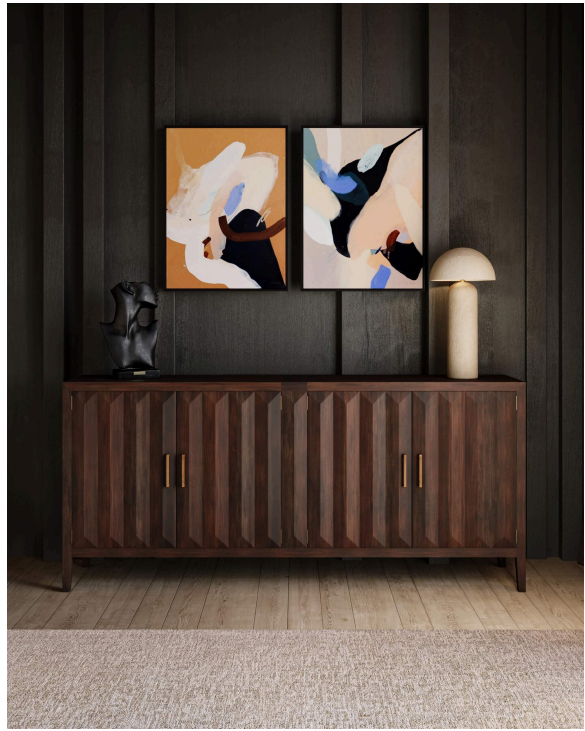

BRAMBLE

PRODUCT TEARSHEET

Colorado Sideboard

Shown in: **WLT**

SKU: **28704**

Size: **79W x 17D x 36H in**

Overview

Colorado Sideboard

Visual Highlights

Technical Specification

Dimensions	79W x 17D x 36H in	CBM	0.94
Number of Packages	1	Cubic Feet	33.2 ft³
Package 1 Dimensions	80.3 x 18.5 x 38.6 in	Package 1 Weight	152.12 lbs
Package Weight Total	152.12 lbs	Net Weight	132.28 lbs