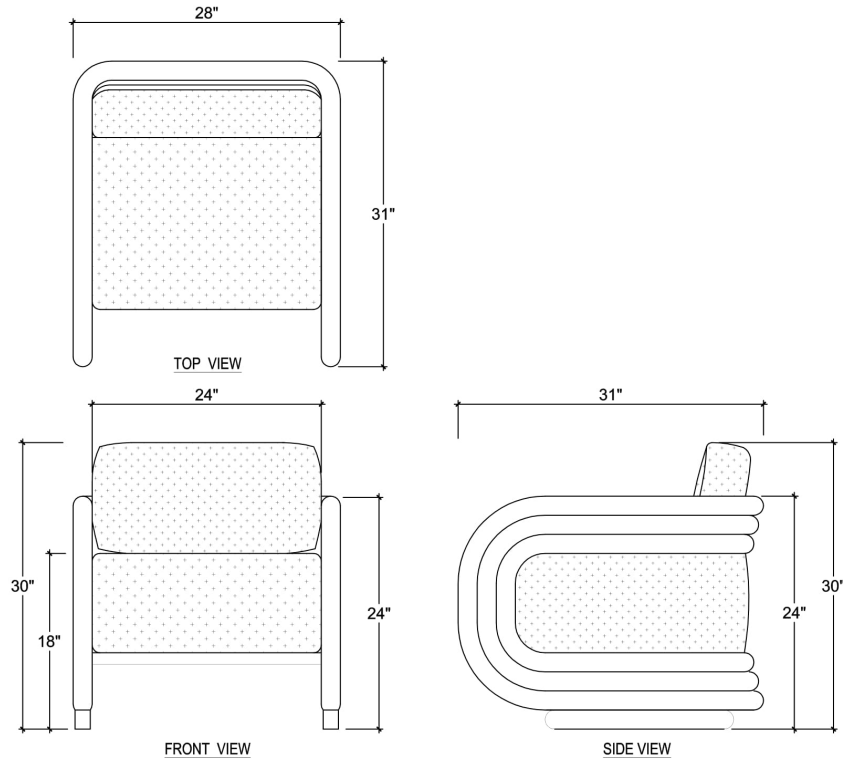

BRAMBLE

PRODUCT TEARSHEET

Infinity Occasional Chair

Shown in: **WLT SF227**

SKU: **28697**

Size: **28W x 31D x 30H in**

Overview

Infinity Occasional Chair

Visual Highlights

Technical Specification

Dimensions	28W x 31D x 30H in	CBM	0.51
Number of Packages	1	Cubic Feet	18.01 ft³
Package 1 Dimensions	25.2 x 33.1 x 32.3 in	Package 1 Weight	79.37 lbs
Package Weight Total	79.37 lbs	Net Weight	68.34 lbs