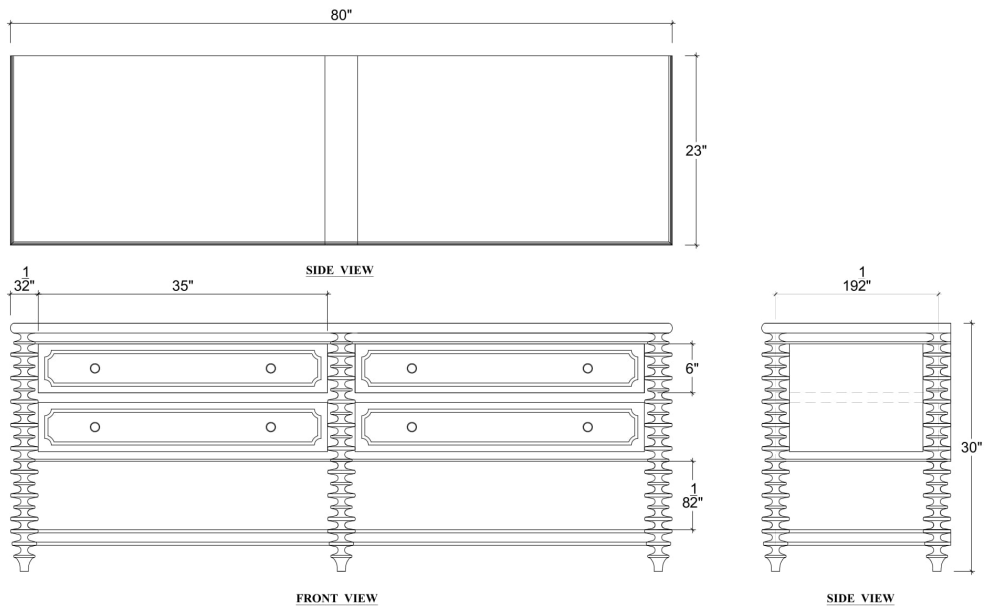

BRAMBLE

PRODUCT TEARSHEET

Milano Sideboard w/ 4 Drawers

Shown in: **FRW**

SKU: **28678**

Size: **80W x 23D x 30H in**

Overview

Milano Sideboard w/ 4 Drawers

Visual Highlights

Technical Specification

| | | | |
|----------------------|------------------------------|------------------|-----------------------------|
| Dimensions | 80W x 23D x 30H in | CBM | 1.07 |
| Number of Packages | 1 | Cubic Feet | 37.79 ft³ |
| Package 1 Dimensions | 81.5 x 24.4 x 32.7 in | Package 1 Weight | 191.8 lbs |
| Package Weight Total | 191.8 lbs | Net Weight | 178.57 lbs |