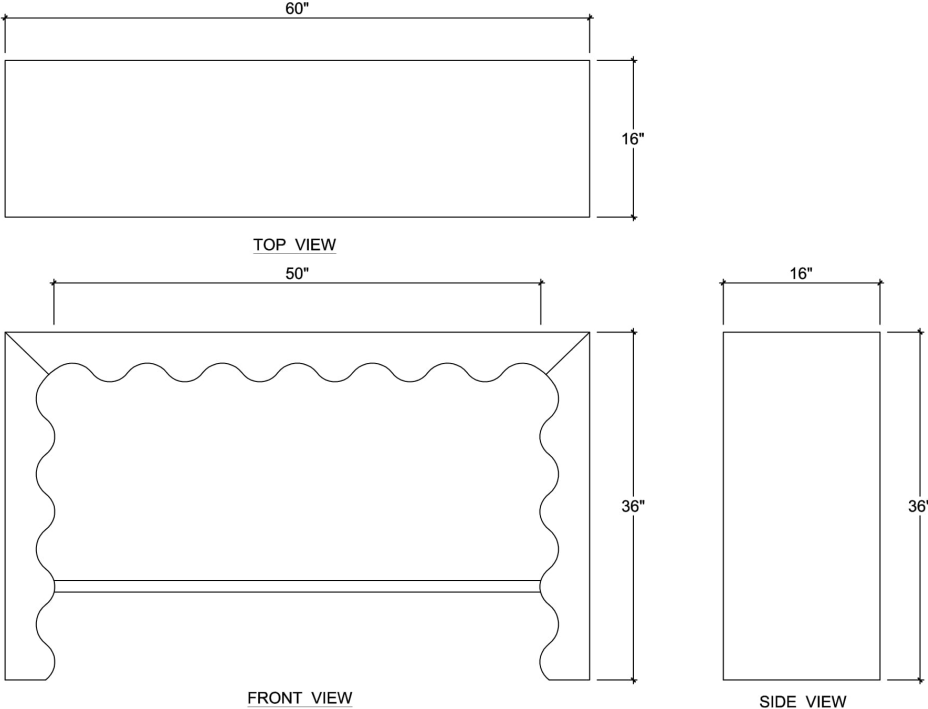

BRAMBLE

PRODUCT TEARSHEET

Chloe Console Table

Shown in: **SNB**

SKU: **28677**

Size: **60W x 16D x 36H in**

Overview

Chloe Console Table

Visual Highlights

Technical Specification

Dimensions	60W x 16D x 36H in	CBM	0.69
Number of Packages	1	Cubic Feet	24.37 ft³
Package 1 Dimensions	61.8 x 17.7 x 38.6 in	Package 1 Weight	72.75 lbs
Package Weight Total	72.75 lbs	Net Weight	61.73 lbs