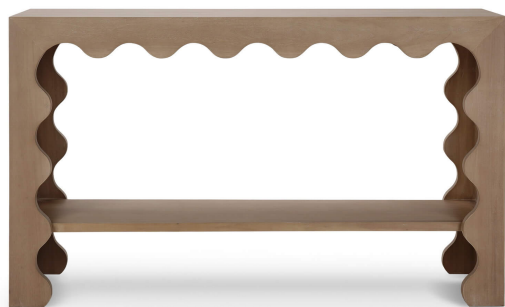

BRAMBLE

PRODUCT TEARSHEET

Chloe Console Table

Shown in: **SNB**

SKU: **28677**

Size: **60W x 16D x 36H in**

Overview

Chloe Console Table

Visual Highlights

Technical Specification

Dimensions	60W x 16D x 36H in	CBM	0.69
Number of Packages	1	Cubic Feet	24.37 ft³
Package 1 Dimensions	61.8 x 17.7 x 38.6 in	Package 1 Weight	72.75 lbs
Package Weight Total	72.75 lbs	Net Weight	61.73 lbs