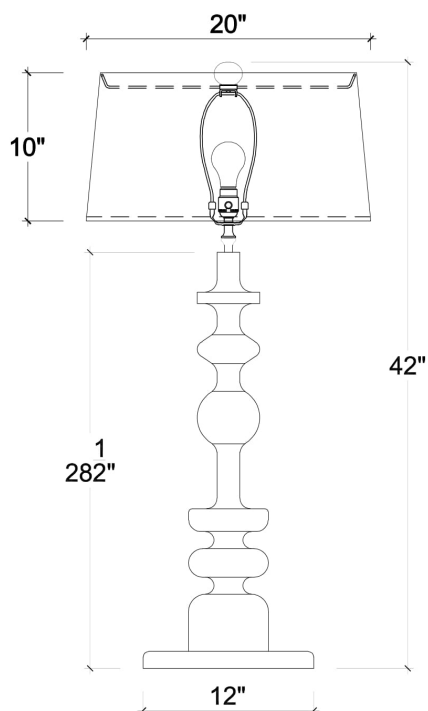

EST. *B* 1991

BRAMBLE

PRODUCT TEARSHEET

Savannah Table Lamp

Shown in: **JGR LSL126**

SKU: **28669**

Size: **20W x 20D x 42H in**

Overview

Savannah Table Lamp

Visual Highlights

Technical Specification

Dimensions	20W x 20D x 42H in	CBM	0.33
Number of Packages	1	Cubic Feet	11.65 ft³
Package 1 Dimensions	21.3 x 21.3 x 44.5 in	Package 1 Weight	19.84 lbs
Package Weight Total	19.84 lbs	Net Weight	15.43 lbs

Bulb Type	E26
Bulb Wattage	60W
No of Lights	1
Cable Length	61.05

<https://www.brambleco.com/28669>
