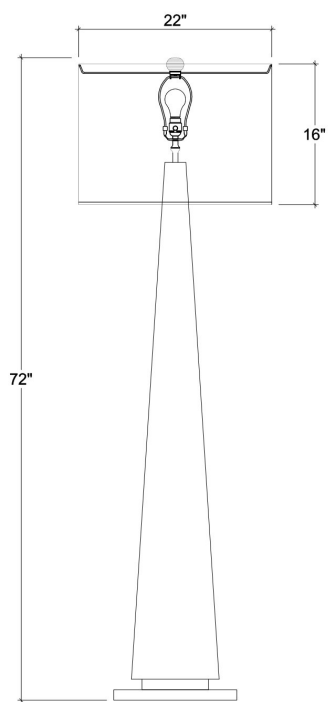

BRAMBLE

PRODUCT TEARSHEET

Mason Floor Lamp

Shown in: **VGB LSL126**

SKU: **28642**

Size: **21W x 21D x 73H in**

Overview

Mason Floor Lamp

FRONT VIEW

Visual Highlights

Technical Specification

Dimensions	21W x 21D x 73H in	CBM	0.645888
Number of Packages	1	Cubic Feet	22.81 ft³
Package 1 Dimensions	22.8 x 22.8 x 75.6 in	Net Weight	77.16 lbs
Package Weight Total	83.78 lbs		

Bulb Type	E26
Bulb Wattage	60W
No of Lights	1
Cable Length	62.99

<https://www.brambleco.com/28642>
