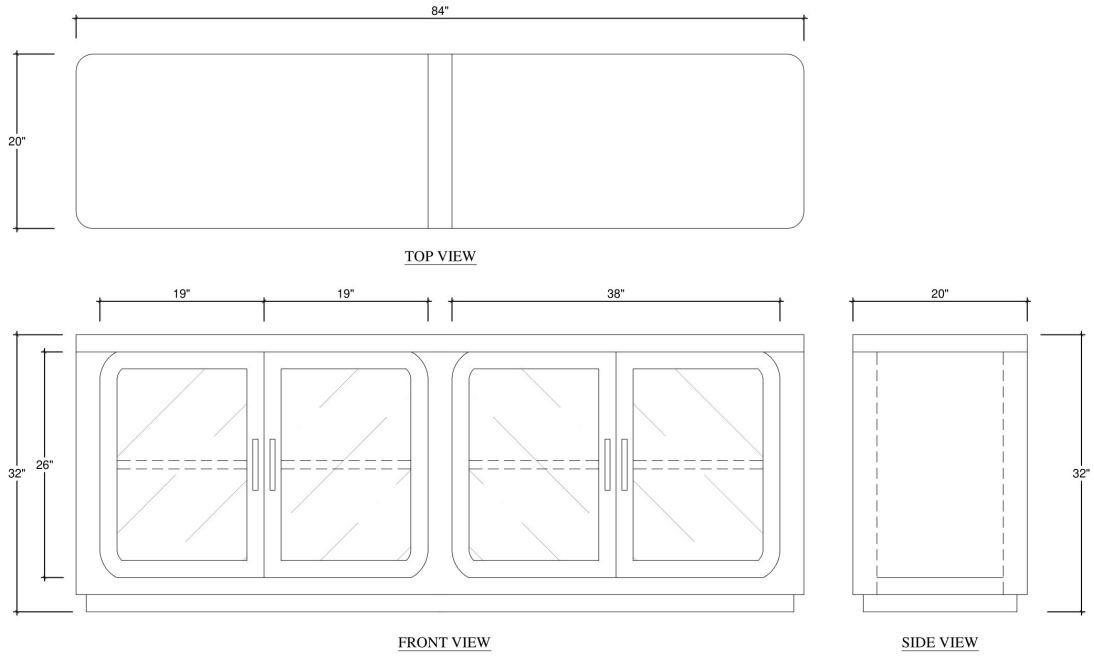

BRAMBLE

PRODUCT TEARSHEET

Corte 4 Door Sideboard

Shown in: **BLW**

SKU: **28553**

Size: **84W x 20D x 32H in**

Overview

Corte 4 Door Sideboard

Visual Highlights

Technical Specification

Dimensions	84W x 20D x 32H in	CBM	1.05028
Number of Packages	1	Cubic Feet	37.09 ft³
Package 1 Dimensions	85.4 x 21.7 x 34.6 in	Package 1 Weight	138.89 lbs
Package Weight Total	138.89 lbs	Net Weight	123.46 lbs