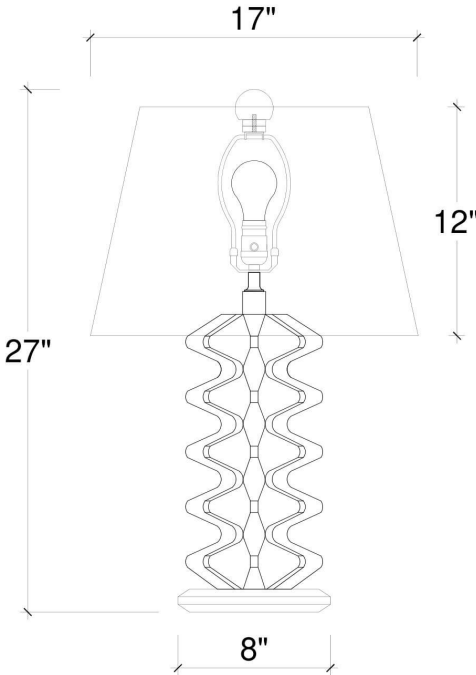

EST. *B* 1991

BRAMBLE

PRODUCT TEARSHEET

Braxton Table Lamp

Shown in: **BBA LSL126**

SKU: **28510**

Size: **17W x 17D x 27H in**

Overview

Braxton Table Lamp

FRONT VIEW

Visual Highlights

Technical Specification

Dimensions	17W x 17D x 27H in	CBM	0.167884
Number of Packages	1	Cubic Feet	5.93 ft³
Package 1 Dimensions	18.5 x 18.5 x 29.9 in	Package 1 Weight	17.64 lbs
Package Weight Total	17.64 lbs	Net Weight	15.43 lbs

Bulb Type	E26
Bulb Wattage	60W
No of Lights	1
Cable Length	69.68

<https://www.brambleco.com/28510>
