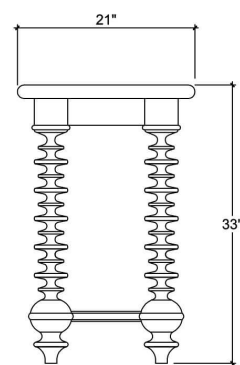

BRAMBLE

PRODUCT TEARSHEET

Milano Console Table

Shown in: **BLW**

SKU: **28492**

Size: **72W x 21D x 33H in**

Overview

Milano Console Table

TOP VIEW

FRONT VIEW

SIDE VIEW

Visual Highlights

Technical Specification

Dimensions	72W x 21D x 33H in	CBM	0.95931
Number of Packages	1	Cubic Feet	33.88 ft³
Package 1 Dimensions	73.6 x 22.4 x 35.4 in	Package 1 Weight	52.91 lbs
Package Weight Total	52.91 lbs	Net Weight	46.3 lbs