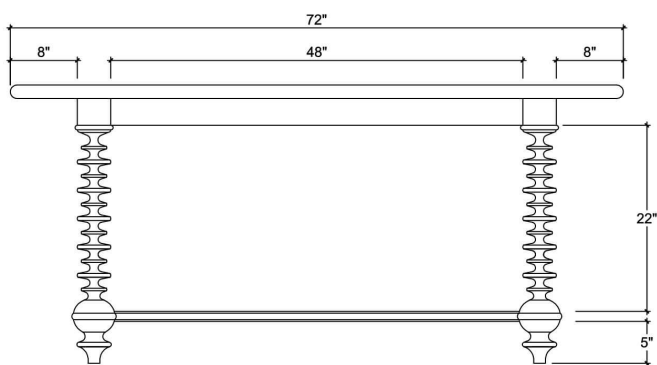

BRAMBLE

PRODUCT TEARSHEET

Milano Console Table

Shown in: **BLW**

SKU: **28492**

Size: **72W x 21D x 33H in**

Overview

Milano Console Table

TOP VIEW

FRONT VIEW

SIDE VIEW

Visual Highlights

Technical Specification

Dimensions	72W x 21D x 33H in	CBM	0.95931
Number of Packages	1	Cubic Feet	33.88 ft³
Package 1 Dimensions	73.6 x 22.4 x 35.4 in	Package 1 Weight	52.91 lbs
Package Weight Total	52.91 lbs	Net Weight	46.3 lbs