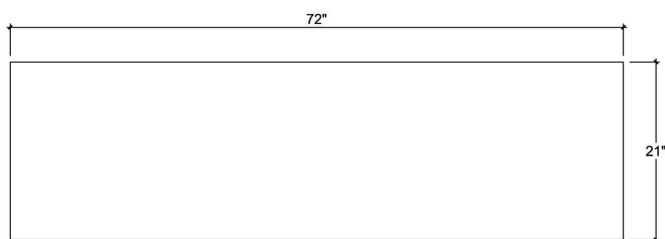

BRAMBLE

PRODUCT TEARSHEET

Milano Console Table

Shown in: **BLW**

SKU: **28492**

Size: **72W x 21D x 33H in**

Overview

Milano Console Table

TOP VIEW

FRONT VIEW

SIDE VIEW

Visual Highlights

Technical Specification

Dimensions	72W x 21D x 33H in	CBM	0.95931
Number of Packages	1	Cubic Feet	33.88 ft³
Package 1 Dimensions	73.6 x 22.4 x 35.4 in	Package 1 Weight	52.91 lbs
Package Weight Total	52.91 lbs	Net Weight	46.3 lbs