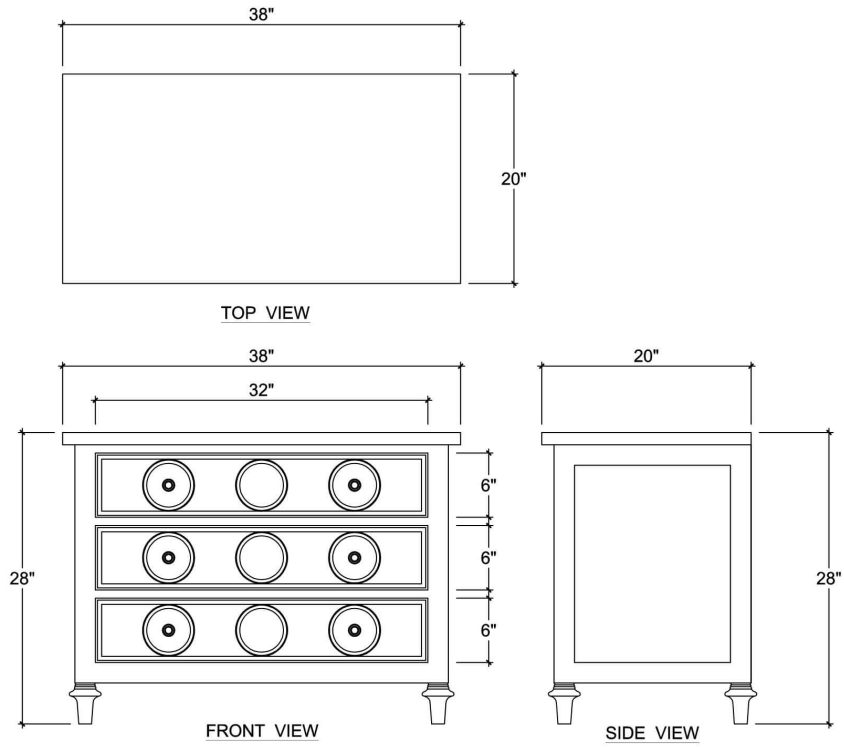

BRAMBLE

PRODUCT TEARSHEET

Laguna 3 Drawer Bedside Table

Shown in: **BLW**

SKU: **28483**

Size: **38W x 20D x 28H in**

Overview

Laguna 3 Drawer Bedside Table

Visual Highlights

Technical Specification

Dimensions	38W x 20D x 28H in	CBM	0.43329
Number of Packages	1	Cubic Feet	15.3 ft³
Package 1 Dimensions	39.8 x 21.7 x 30.7 in	Package 1 Weight	48.5 lbs
Package Weight Total	48.5 lbs	Net Weight	39.68 lbs