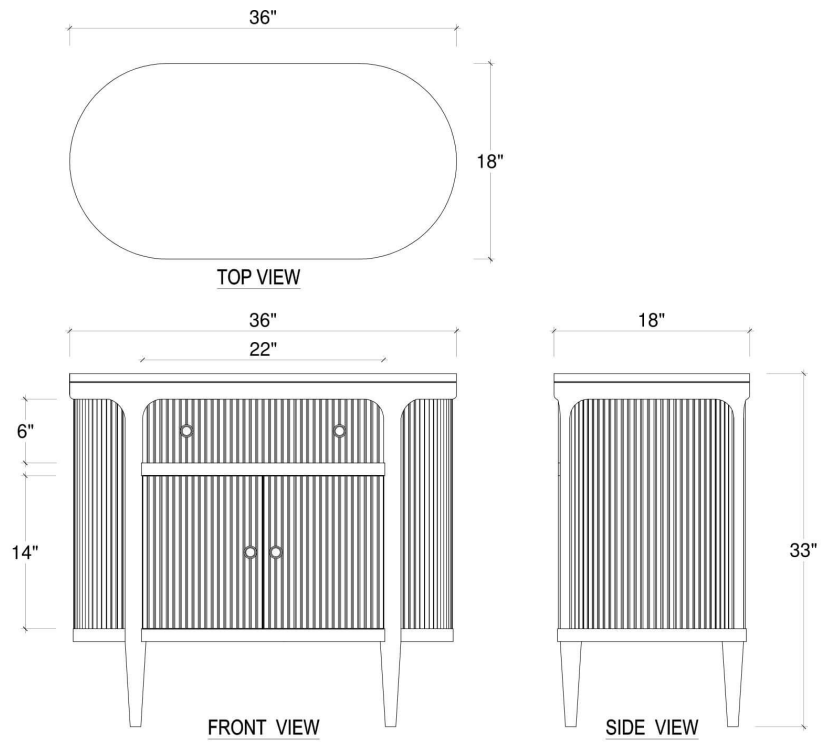

BRAMBLE

PRODUCT TEARSHEET

Regent Bedside Table w/ Doors

Shown in: **GYO**

SKU: **28480**

Size: **36W x 18D x 34H in**

Overview

Regent Bedside Table w/ Doors

Visual Highlights

Technical Specification

Dimensions	36W x 18D x 34H in	CBM	0.4465
Number of Packages	1	Cubic Feet	15.77 ft³
Package 1 Dimensions	37.4 x 19.7 x 37 in	Package 1 Weight	57.32 lbs
Package Weight Total	57.32 lbs	Net Weight	46.3 lbs