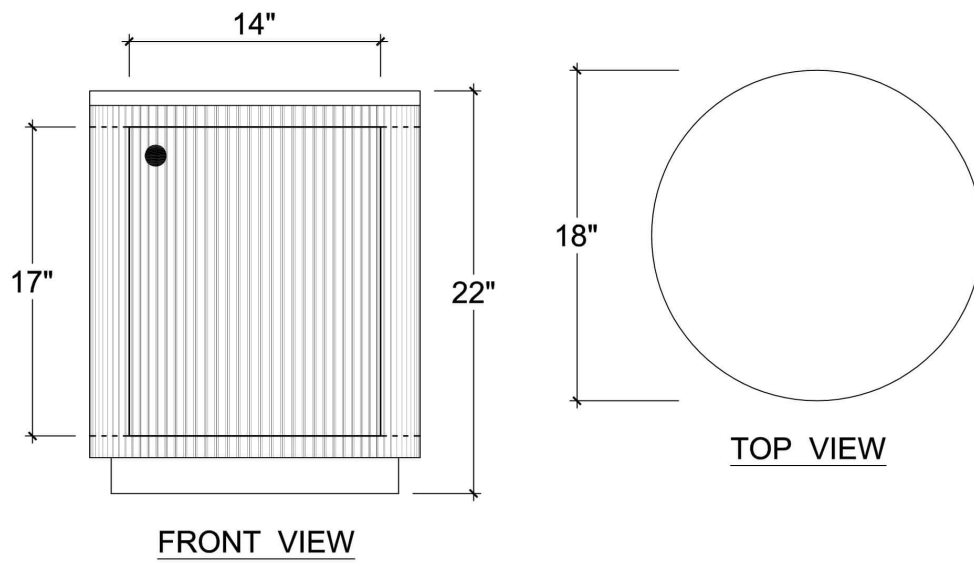

BRAMBLE

PRODUCT TEARSHEET

Kraton Small Round Bedside Table

Shown in: **GYO**

SKU: **28475**

Size: **18W x 18D x 22H in**

Overview

Kraton Small Round Bedside Table

Visual Highlights

Technical Specification

Dimensions	18W x 18D x 22H in	CBM	0.1575
Number of Packages	1	Cubic Feet	5.56 ft³
Package 1 Dimensions	19.7 x 19.7 x 24.8 in	Package 1 Weight	33.07 lbs
Package Weight Total	33.07 lbs	Net Weight	28.66 lbs