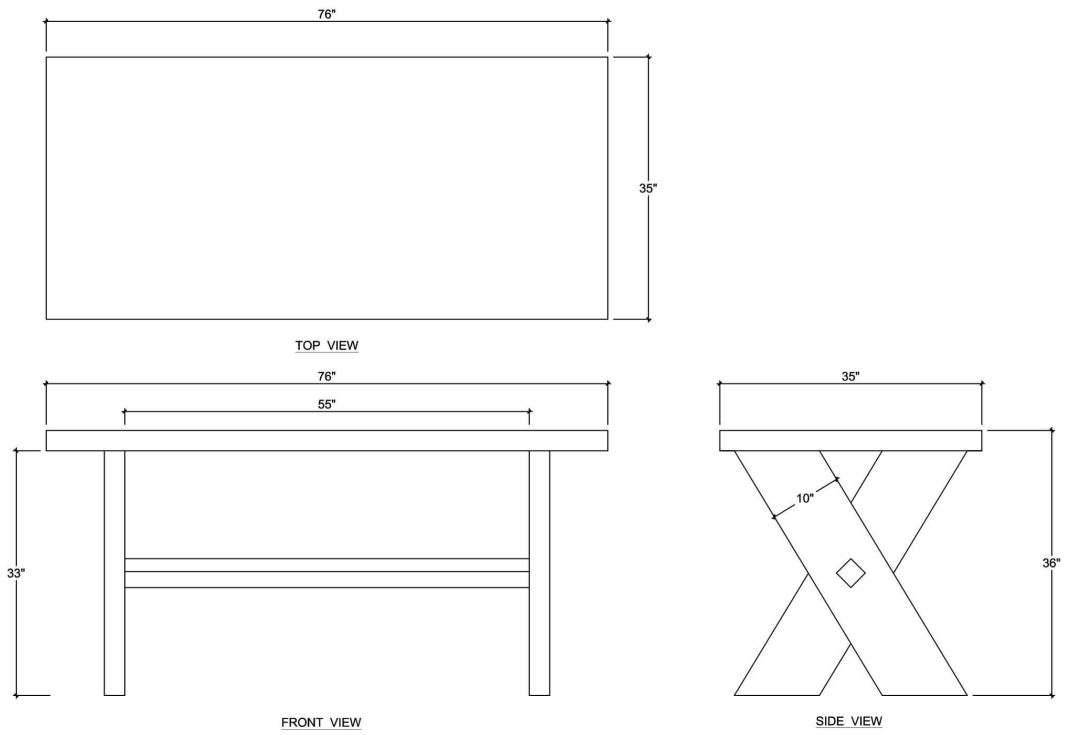

BRAMBLE

PRODUCT TEARSHEET

Elanore Counter Table

Shown in: **GYO**

SKU: **28437**

Size: **76W x 35D x 36H in**

Overview

Elanore Counter Table

Visual Highlights

Technical Specification

Dimensions	76W x 35D x 36H in	CBM	0.388878
Number of Packages	1	Cubic Feet	13.73 ft³
Package 1 Dimensions	77.6 x 37 x 8.3 in	Package 1 Weight	70.55 lbs
Package Weight Total	70.55 lbs	Net Weight	52.91 lbs