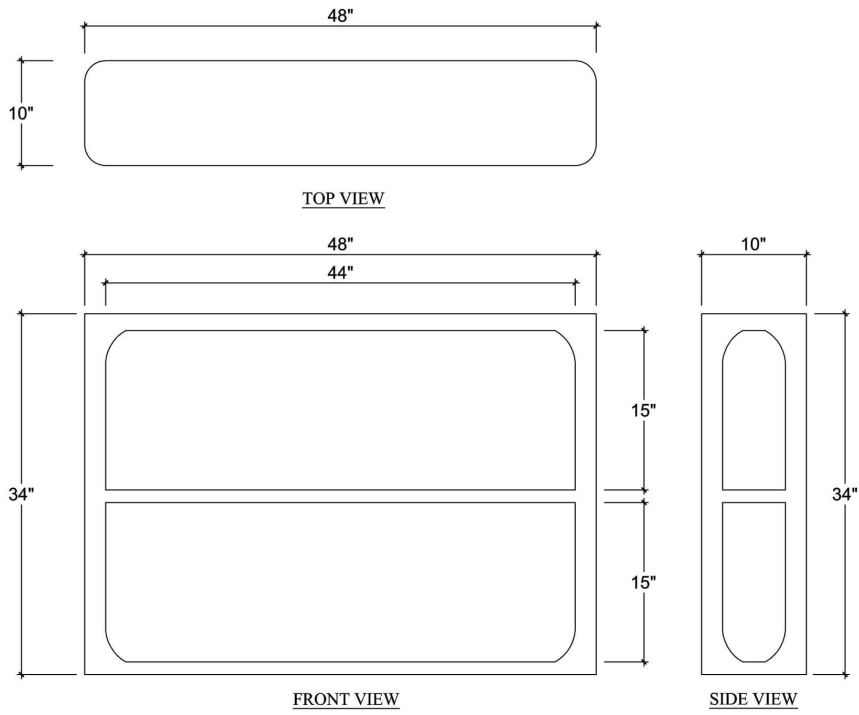

Overview

Corte Console Table