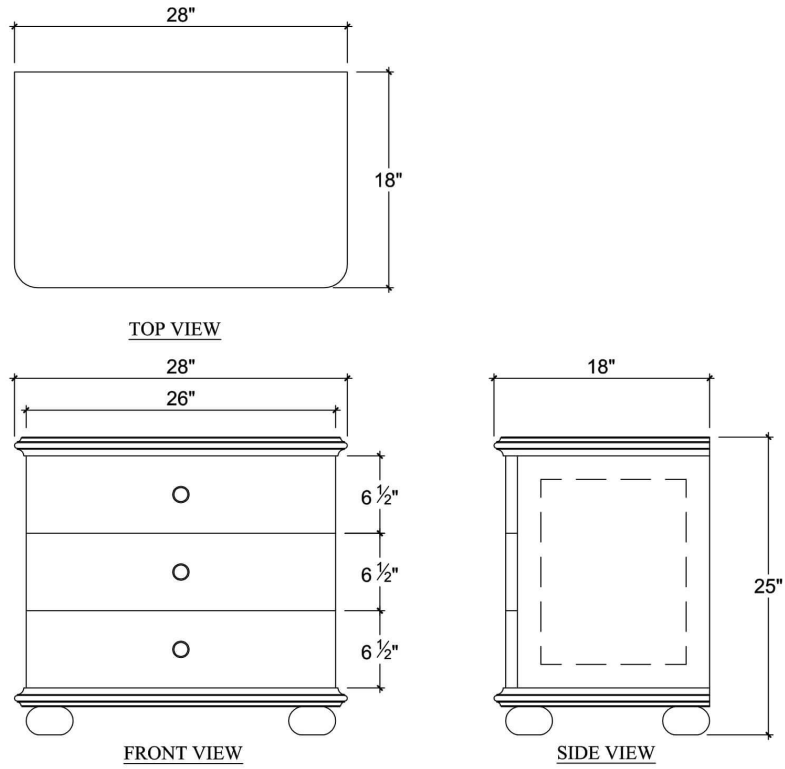

BRAMBLE

PRODUCT TEARSHEET

Luna 3 Drawer Bedside Table

Shown in: **SNB**

SKU: **28411**

Size: **28W x 18D x 25H in**

Overview

Luna 3 Drawer Bedside Table

Visual Highlights

Technical Specification

Dimensions	28W x 18D x 25H in	CBM	0.26625
Number of Packages	1	Cubic Feet	9.4 ft³
Package 1 Dimensions	29.5 x 19.7 x 28 in	Package 1 Weight	41.89 lbs
Package Weight Total	41.89 lbs	Net Weight	37.48 lbs