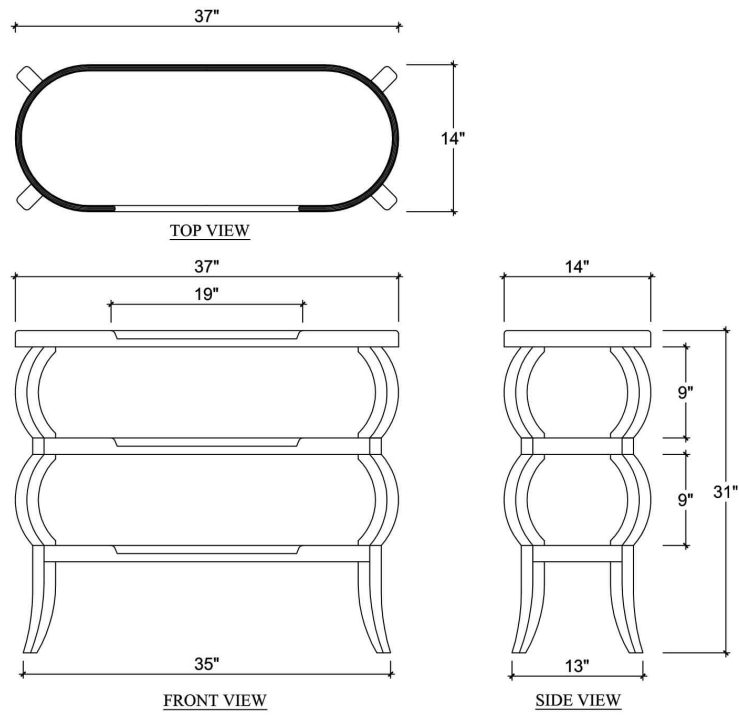

BRAMBLE

PRODUCT TEARSHEET

Savannah 3 Tiered Console Table

Shown in: **GRS**

SKU: **28398**

Size: **37W x 14D x 31H in**

Overview

Savannah 3 Tiered Console Table

Visual Highlights

Technical Specification

Dimensions	37W x 14D x 31H in	CBM	0.33712
Number of Packages	1	Cubic Feet	11.91 ft³
Package 1 Dimensions	38.6 x 15.7 x 33.9 in	Package 1 Weight	33.07 lbs
Package Weight Total	33.07 lbs	Net Weight	28.66 lbs