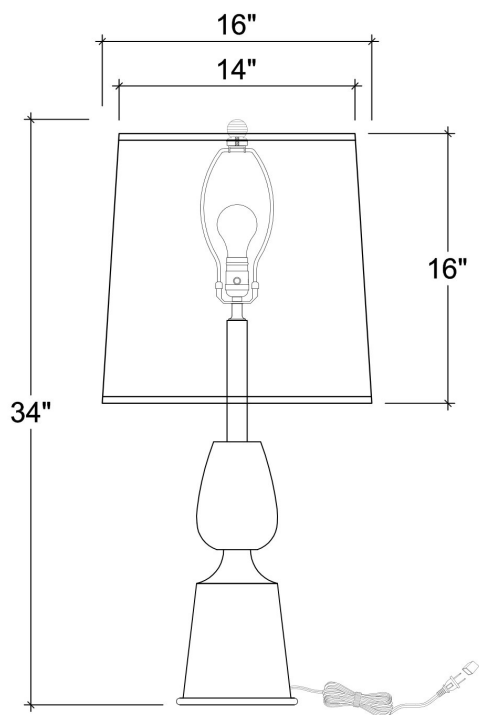

EST. *B* 1991

BRAMBLE

PRODUCT TEARSHEET

Luca Table Lamp w/ Raffia

Shown in: **RFAG LSL126**

SKU: **28317**

Size: **16W x 16D x 31H in**

Overview

Luca Table Lamp w/ Raffia

FRONT VIEW

Visual Highlights

Technical Specification

Dimensions	16W x 16D x 31H in	CBM	0.168432
Number of Packages	1	Cubic Feet	5.95 ft³
Package 1 Dimensions	17.3 x 17.3 x 34.3 in	Net Weight	17.64 lbs
Package Weight Total 20.94 lbs			
Bulb Type	E26		
Bulb Wattage	60W		
No of Lights	1		
Cable Length	65.35		