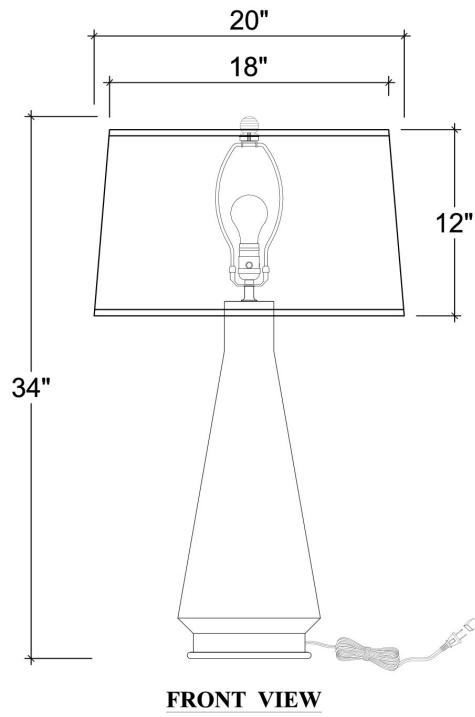

BRAMBLE

PRODUCT TEARSHEET

Mason Table Lamp w/ Raffia

Shown in: **RFSW LSL191**

SKU: **28316**

Size: **19W x 19D x 33H in**

Overview

Mason Table Lamp w/ Raffia

Visual Highlights

Technical Specification

Dimensions	19W x 19D x 33H in	CBM	0.246064
Number of Packages	1	Cubic Feet	8.69 ft³
Package 1 Dimensions	20.5 x 20.5 x 35.8 in	Net Weight	33.07 lbs
Package Weight Total 34.17 lbs			

Bulb Type	E26
Bulb Wattage	60W
No of Lights	1
Cable Length	64.57

<https://www.brambleco.com/28316>
