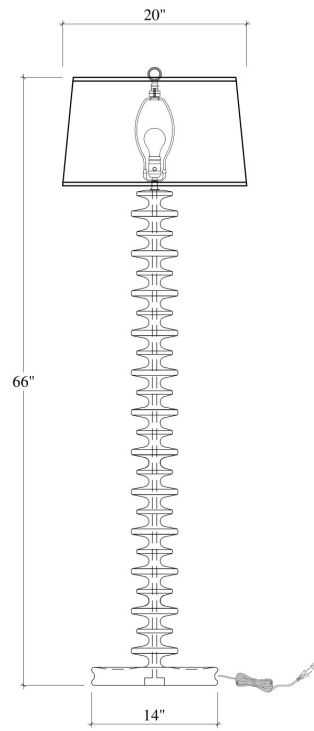

BRAMBLE

PRODUCT TEARSHEET

Milano Floor Lamp

Shown in: **FRW LSL126**

SKU: **28186**

Size: **22W x 22D x 78H in**

Overview

Milano Floor Lamp

Visual Highlights

Technical Specification

Dimensions	22W x 22D x 78H in	CBM	0.713605
Number of Packages	1	Cubic Feet	25.2 ft³
Package 1 Dimensions	23.2 x 23.2 x 80.7 in	Net Weight	39.68 lbs
Package Weight Total 50.71 lbs			

Bulb Type	E26
Bulb Wattage	60W
No of Lights	1
Cable Length	73.62

<https://www.brambleco.com/28186>
