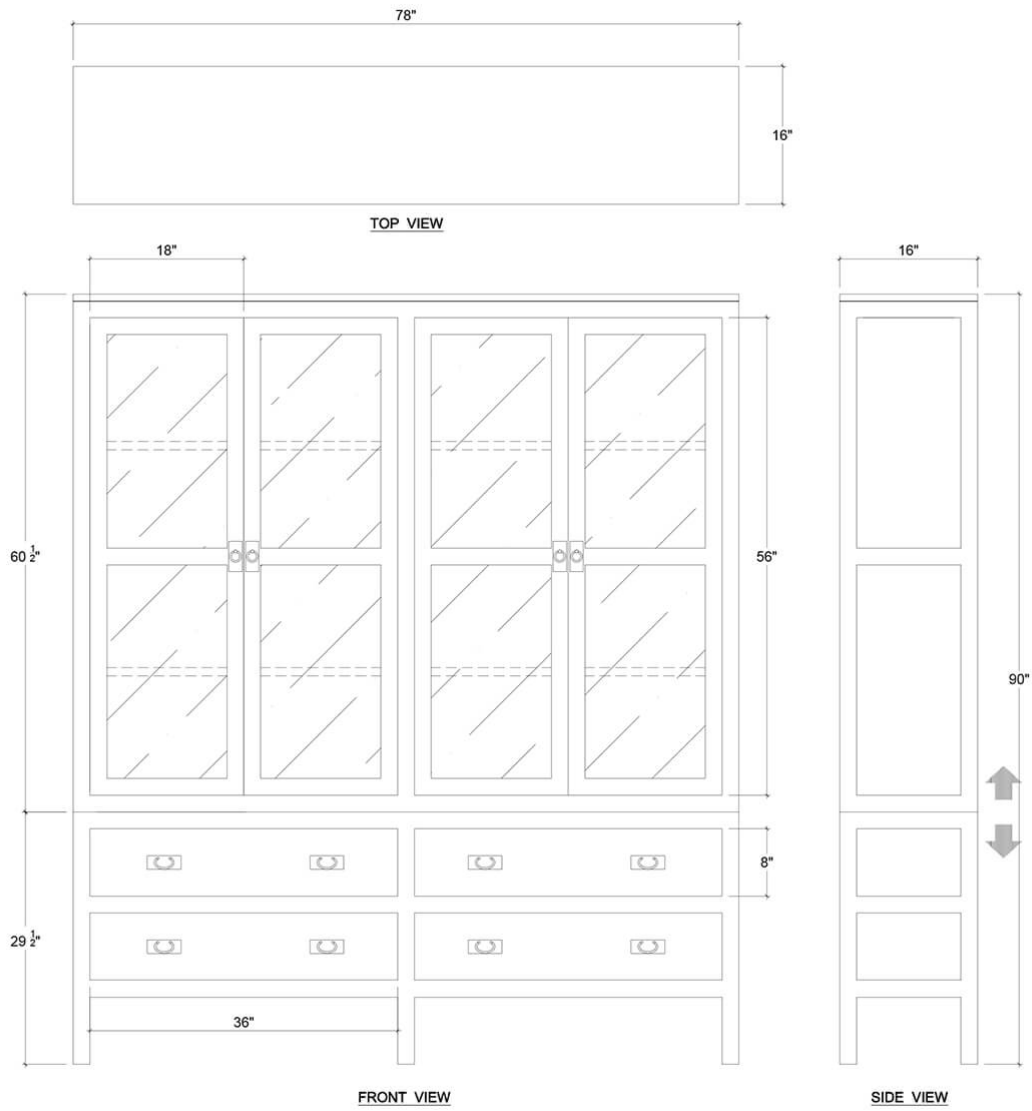

EST. *B* 1991

BRAMBLE

PRODUCT TEARSHEET

Kagu 4 Door Tall Cabinet w/ Premium Rattan

Shown in: **STW RNAT**

SKU: **28136**

Size: **78W x 16D x 90H in**

Overview

Kagu 4 Door Tall Cabinet w/ Premium Rattan

Visual Highlights

Technical Specification

Dimensions	78W x 16D x 90H in	CBM	2.14524
Number of Packages	2	Cubic Feet	75.76 ft³
Package 1 Dimensions	79.5 x 17.7 x 32.3 in	Package 1 Weight	66.14 lbs
Package 2 Dimensions	79.5 x 17.7 x 63.4 in	Package 2 Weight	127.87 lbs
		Net Weight	171.96 lbs
Package Weight Total			194.01 lbs
Material	Mahogany with rattan and glass		