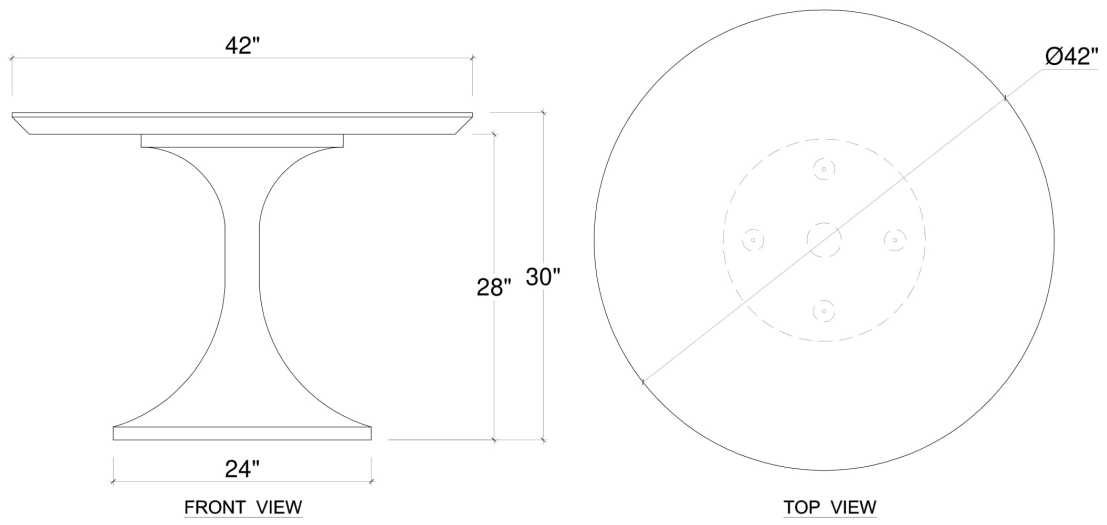

EST. *B* 1991

BRAMBLE

PRODUCT TEARSHEET

Pierre Bistro Table

Shown in: **FRW**

SKU: **27940**

Size: **42W x 42D x 30H in**

Overview

Pierre Bistro Table

Visual Highlights

Technical Specification

Dimensions	42W x 42D x 30H in	CBM	0.47
Number of Packages	2	Cubic Feet	16.6 ft³
Package 1 Dimensions	43.7 x 43.7 x 4.7 in	Package 1 Weight	69.35 lbs
Package 2 Dimensions	25.2 x 25.2 x 30.7 in	Package 2 Weight	147.95 lbs
		Net Weight	196.21 lbs
Package Weight Total	216.05 lbs		