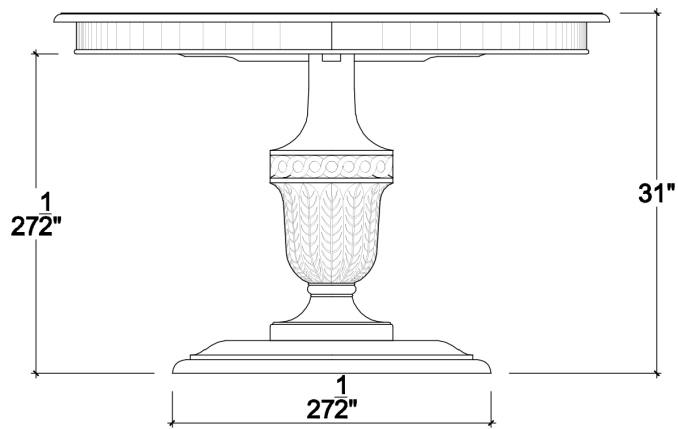

EST. *B* 1991

BRAMBLE

PRODUCT TEARSHEET

Colman Round Dining Table w/ Carved Base

Shown in: **FRW**

SKU: **27885**

Size: **48W x 48D x 30H in**

Overview

Colman Round Dining Table w/ Carved Base

TOP VIEW

FRONT VIEW

Visual Highlights

Technical Specification

Dimensions	48W x 48D x 30H in	CBM	0.697572
Number of Packages	2	Cubic Feet	24.63 ft³
Package 1 Dimensions	49.6 x 49.6 x 6.3 in	Net Weight	138.89 lbs
Package 2 Dimensions	29.1 x 29.1 x 31.9 in		
Package Weight Total	149.91 lbs		
Material	Mahogany		