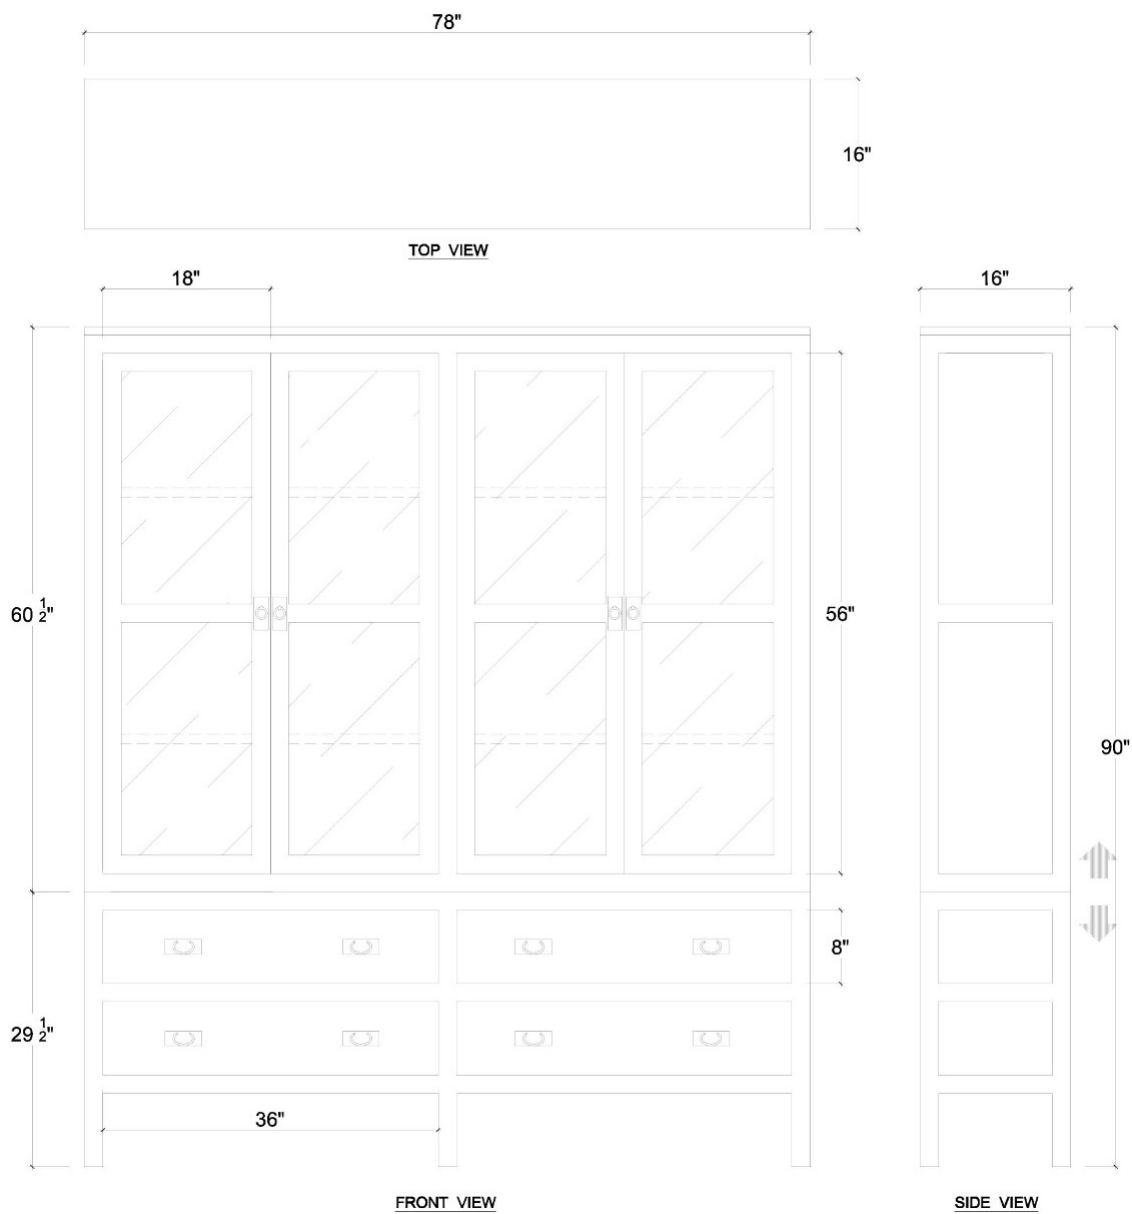

BRAMBLE

PRODUCT TEARSHEET

Kagu 4 Door Cabinet

Shown in: **BBA HRW**

SKU: **27859**

Size: **78W x 16D x 90H in**

Overview

Kagu 4 door Cabinet

Visual Highlights

Technical Specification

Dimensions	78W x 16D x 90H in	CBM	2.20887
Number of Packages	2	Cubic Feet	78.01 ft³
Package 1 Dimensions	79.5 x 17.7 x 63.4 in	Package 1 Weight	196.72 lbs
Package 2 Dimensions	79.5 x 17.7 x 32.7 in	Package 2 Weight	101.06 lbs
Package Weight Total	297.62 lbs	Net Weight	257.94 lbs
Material	Mahogany		