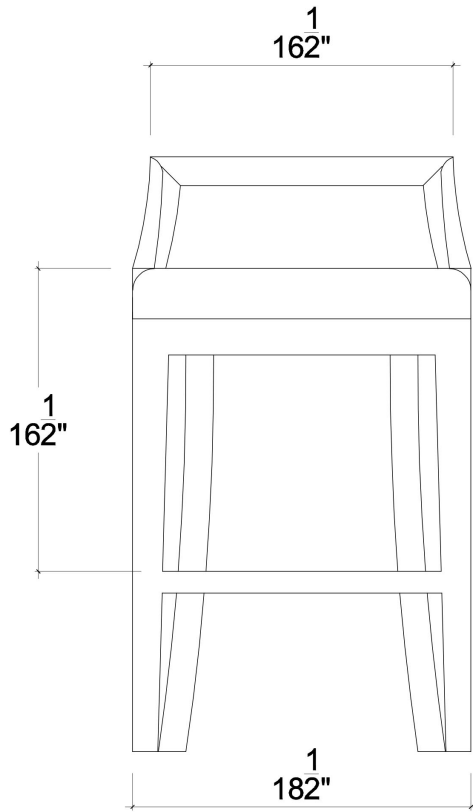

EST. *B* 1991

BRAMBLE

PRODUCT TEARSHEET

Monarch Low Back Counter Stool

Shown in: **GYO SF202**

SKU: **27787**

Size: **19W x 20D x 32H in**

Overview

Monarch Low Back Counter Stool

FRONT VIEW

SIDE VIEW

Visual Highlights

Technical Specification

Dimensions	19W x 20D x 32H in	CBM	0.199716
Number of Packages	1	Cubic Feet	7.05 ft³
Package 1 Dimensions	21.3 x 24.4 x 35 in	Package 1 Weight	33.07 lbs
Package Weight Total	33.07 lbs	Net Weight	26.46 lbs
Material	Mahogany, Upholstery		