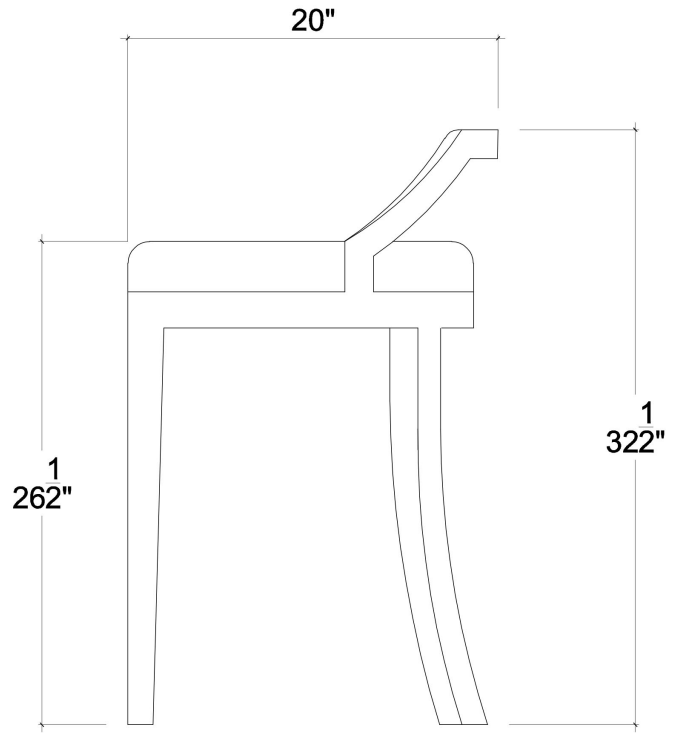

EST. *B* 1991

BRAMBLE

PRODUCT TEARSHEET

Monarch Low Back Counter Stool

Shown in: **GYO SF202**

SKU: **27787**

Size: **19W x 20D x 32H in**

Overview

Monarch Low Back Counter Stool

FRONT VIEW

SIDE VIEW

Visual Highlights

Technical Specification

Dimensions	19W x 20D x 32H in	CBM	0.199716
Number of Packages	1	Cubic Feet	7.05 ft³
Package 1 Dimensions	21.3 x 24.4 x 35 in	Package 1 Weight	33.07 lbs
Package Weight Total	33.07 lbs	Net Weight	26.46 lbs
Material	Mahogany, Upholstery		