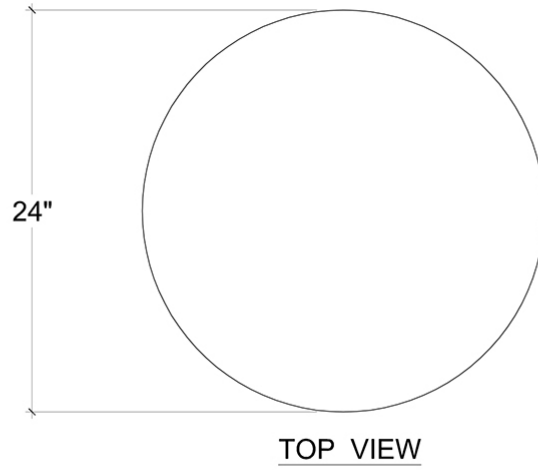

BRAMBLE

PRODUCT TEARSHEET

Archer Side Table

Shown in: **DRW**

SKU: **27702**

Size: **24W x 24D x 25H in**

Overview

Archer Side Table

Visual Highlights

Technical Specification

Dimensions	24W x 24D x 25H in	CBM	0.250162
Number of Packages	1	Cubic Feet	8.83 ft³
Package 1 Dimensions	25.6 x 25.6 x 28 in	Net Weight	61.73 lbs
Package Weight Total 68.34 lbs			
Material	Mahogany		