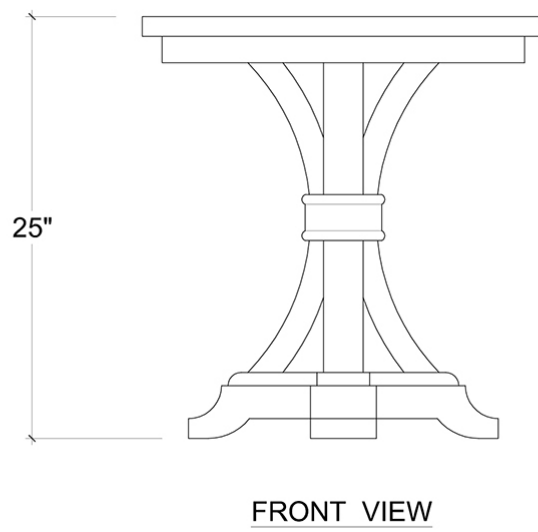

BRAMBLE

PRODUCT TEARSHEET

Archer Side Table

Shown in: **DRW**

SKU: **27702**

Size: **24W x 24D x 25H in**

Overview

Archer Side Table

Visual Highlights

Technical Specification

Dimensions	24W x 24D x 25H in	CBM	0.250162
Number of Packages	1	Cubic Feet	8.83 ft³
Package 1 Dimensions	25.6 x 25.6 x 28 in	Net Weight	61.73 lbs
Package Weight Total 68.34 lbs			
Material	Mahogany		