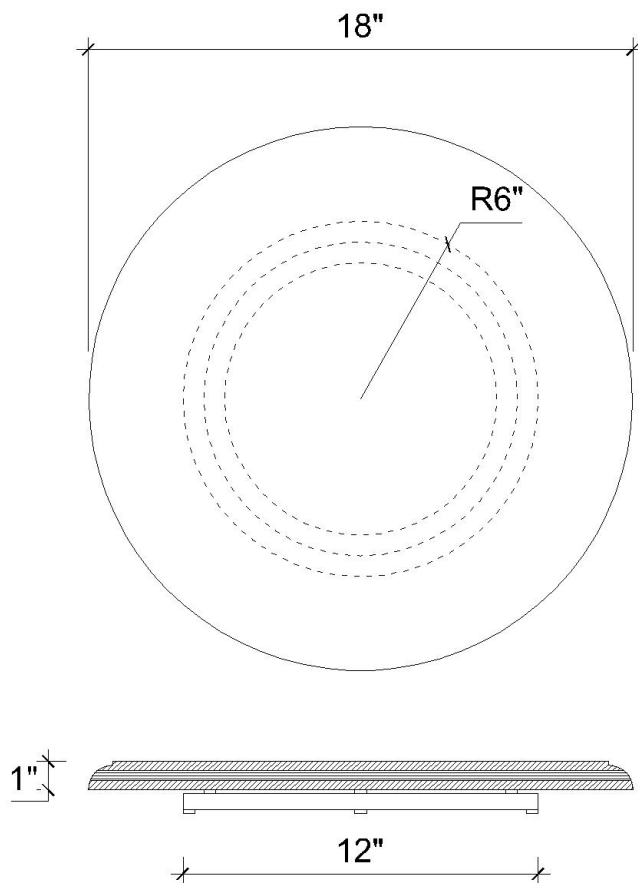

BRAMBLE

PRODUCT TEARSHEET

Lazy Susan Small

Shown in: **STW**

SKU: **27700**

Size: **18W x 18D x 1H in**

Overview

Lazy Susan

Visual Highlights

Technical Specification

Dimensions	18W x 18D x 1H in	CBM	0.025
Number of Packages	1	Cubic Feet	0.88 ft³
Package 1 Dimensions	19.7 x 19.7 x 2.8 in	Net Weight	6.61 lbs
Package Weight Total 7.72 lbs			
Material	Mahogany		