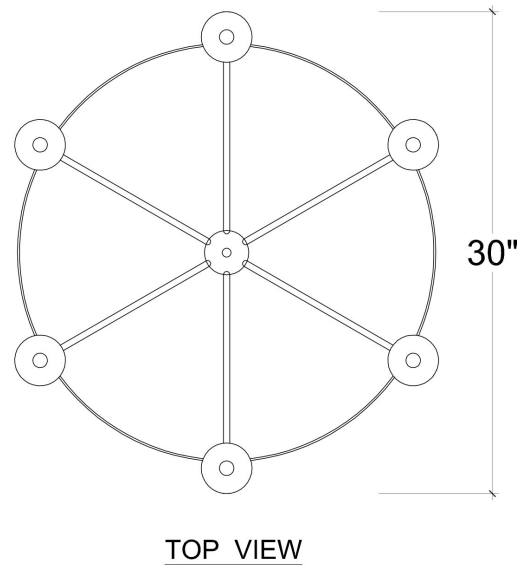

Overview

Brittany Chandelier Medium