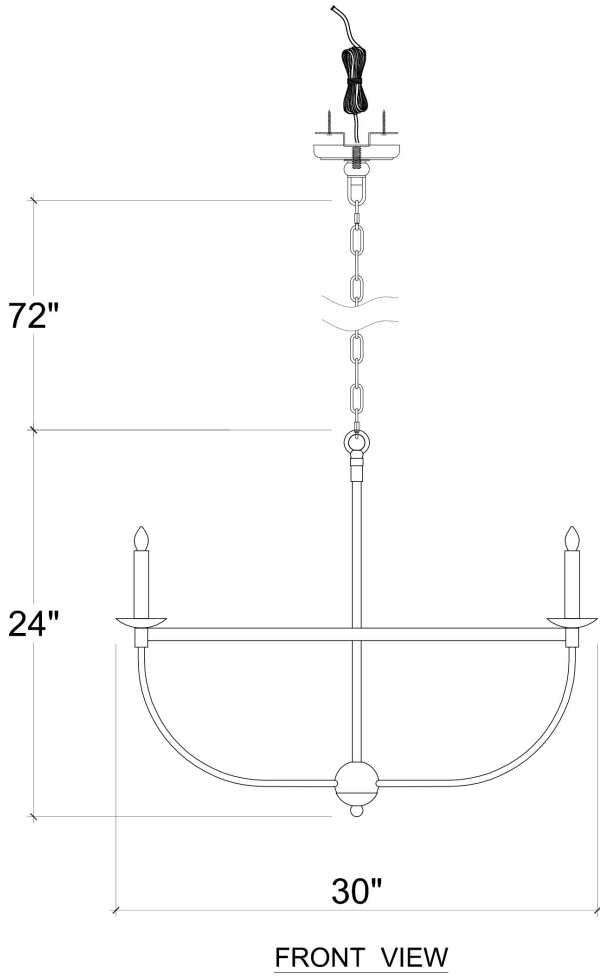

Overview

Brittany Chandelier Medium