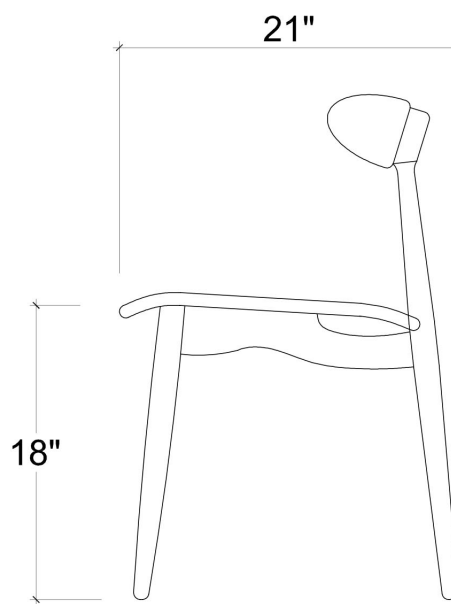

BRAMBLE

PRODUCT TEARSHEET

Pierre Dining Chair

Shown in: **STW**

SKU: **27471**

Size: **22W x 21D x 31H in**

Overview

Pierre Dining Chair

TOP VIEW

FRONT VIEW

SIDE VIEW

Visual Highlights

Technical Specification

Dimensions	22W x 21D x 31H in	CBM	0.17442
Number of Packages	1	Cubic Feet	6.16 ft³
Package 1 Dimensions	23.6 x 22.4 x 33.5 in	Package 1 Weight	24.25 lbs
Package Weight Total	24.25 lbs	Net Weight	19.84 lbs
Material	Mahogany		