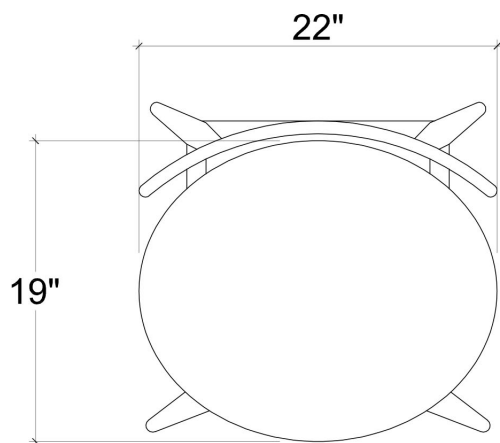

BRAMBLE

PRODUCT TEARSHEET

Pierre Dining Chair

Shown in: **STW**

SKU: **27471**

Size: **22W x 21D x 31H in**

Overview

Pierre Dining Chair

TOP VIEW

FRONT VIEW

SIDE VIEW

Visual Highlights

Technical Specification

Dimensions	22W x 21D x 31H in	CBM	0.17442
Number of Packages	1	Cubic Feet	6.16 ft³
Package 1 Dimensions	23.6 x 22.4 x 33.5 in	Package 1 Weight	24.25 lbs
Package Weight Total	24.25 lbs	Net Weight	19.84 lbs
Material	Mahogany		