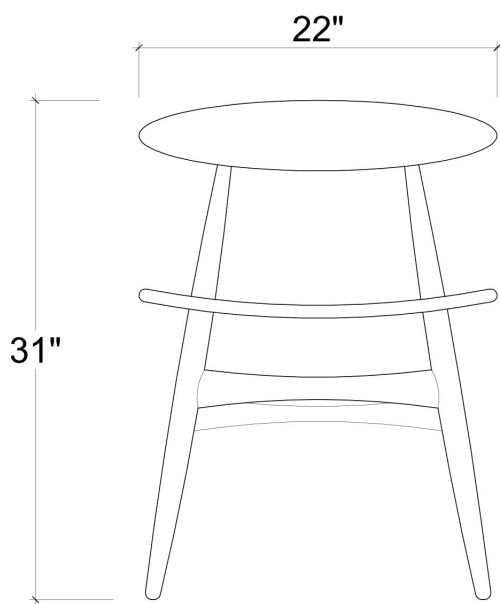

BRAMBLE

PRODUCT TEARSHEET

Pierre Dining Chair

Shown in: **STW**

SKU: **27471**

Size: **22W x 21D x 31H in**

Overview

Pierre Dining Chair

TOP VIEW

FRONT VIEW

SIDE VIEW

Visual Highlights

Technical Specification

Dimensions	22W x 21D x 31H in	CBM	0.17442
Number of Packages	1	Cubic Feet	6.16 ft³
Package 1 Dimensions	23.6 x 22.4 x 33.5 in	Package 1 Weight	24.25 lbs
Package Weight Total	24.25 lbs	Net Weight	19.84 lbs
Material	Mahogany		