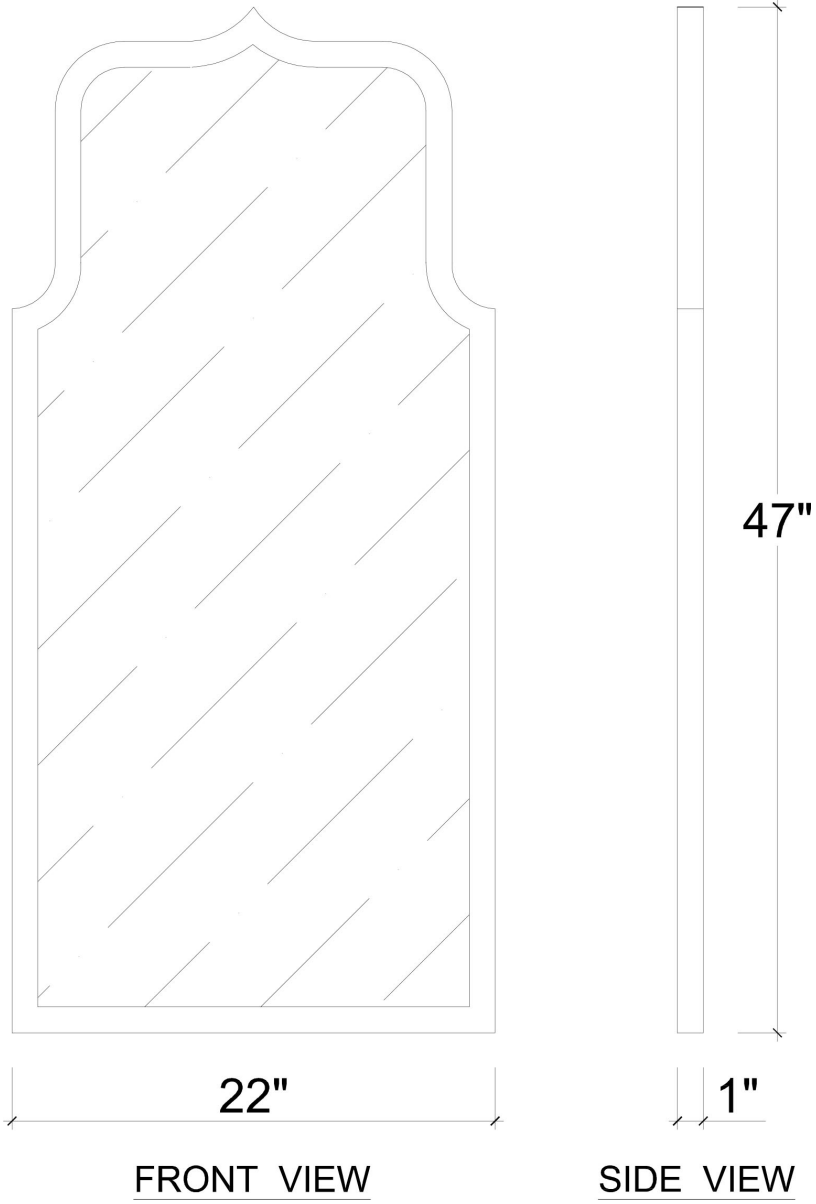

BRAMBLE

PRODUCT TEARSHEET

Yasmin Mirror

Shown in: **SNB**

SKU: **27415**

Size: **22W x 1D x 47H in**

Overview

Yasmin Mirror

Visual Highlights

Technical Specification

Dimensions	22W x 1D x 47H in	CBM	0.05292
Number of Packages	1	Cubic Feet	1.87 ft³
Package 1 Dimensions	48.4 x 23.6 x 3.9 in	Package 1 Weight	11.02 lbs
Package Weight Total	11.02 lbs	Net Weight	6.61 lbs
Material	Mahogany, Mirror		