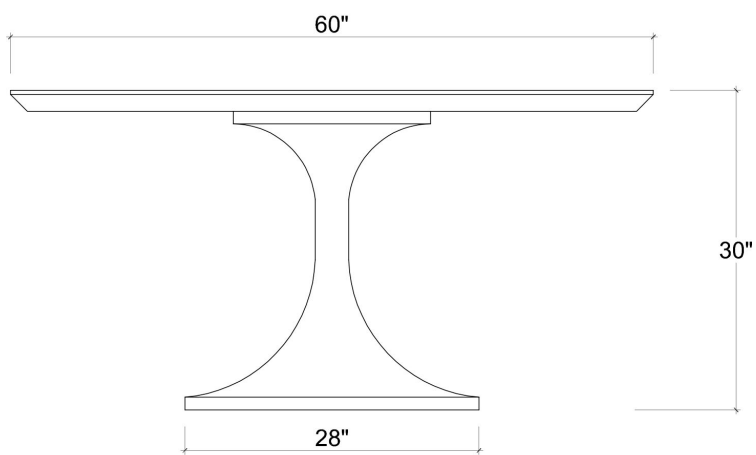

BRAMBLE

PRODUCT TEARSHEET

Pierre Round Dining Table 60"

Shown in: **BBA**

SKU: **27368**

Size: **60W x 60D x 30H in**

Overview

Pierre Round Dining Table 5'

TOP VIEW

FRONT VIEW

Visual Highlights

Technical Specification

Dimensions	60W x 60D x 30H in	CBM	0.722916
Number of Packages	2	Cubic Feet	25.53 ft³
Package 1 Dimensions	73.6 x 73.6 x 4.7 in	Package 1 Weight	127.87 lbs
Package 2 Dimensions	29.1 x 29.1 x 30.7 in	Package 2 Weight	189.6 lbs
Package Weight Total	317.47 lbs	Net Weight	288.81 lbs
Material	Mahogany		