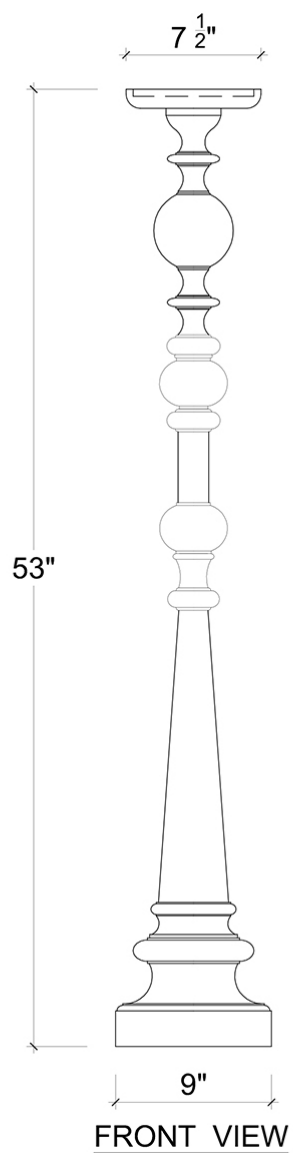

BRAMBLE

PRODUCT TEARSHEET

Boriche Tall Candle Stand

Shown in: **BBA**

SKU: **27218**

Size: **9W x 9D x 53H in**

Overview

Boriche Tall Candle stand

Visual Highlights

Technical Specification

Dimensions	9W x 9D x 53H in	CBM	0.095992
Number of Packages	1	Cubic Feet	3.39 ft³
Package 1 Dimensions	11.8 x 11.8 x 58.7 in	Package 1 Weight	12.13 lbs
Package Weight Total	12.13 lbs	Net Weight	11.02 lbs
Material	Mahogany		