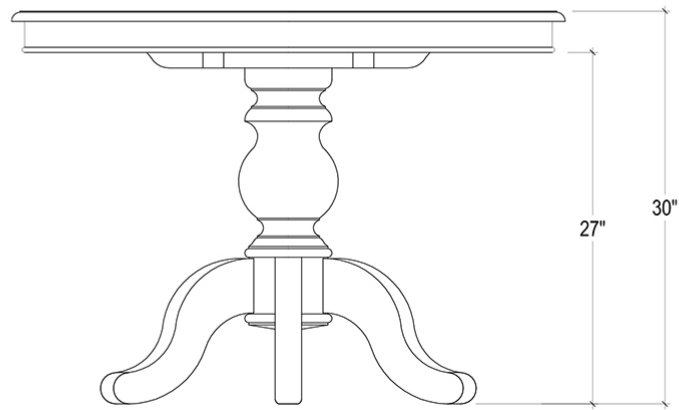

EST. *B* 1991

BRAMBLE

PRODUCT TEARSHEET

Farmhouse Round Table 42"

Shown in: **WHD AFD**

SKU: **26796**

Size: **42W x 42D x 30H in**

Overview

Farmhouse Round Table 42"

TOP VIEW

FRONT VIEW

Visual Highlights

Technical Specification

Dimensions	42W x 42D x 30H in	CBM	0.762815
Number of Packages	2	Cubic Feet	26.94 ft³
Package 1 Dimensions	45.3 x 45.3 x 8.7 in	Package 1 Weight	32.72 lbs
Package 2 Dimensions	35 x 35 x 34.3 in	Package 2 Weight	77.51 lbs
Package Weight Total	110.23 lbs	Net Weight	99.21 lbs
Material	Mahogany	Best Seller	