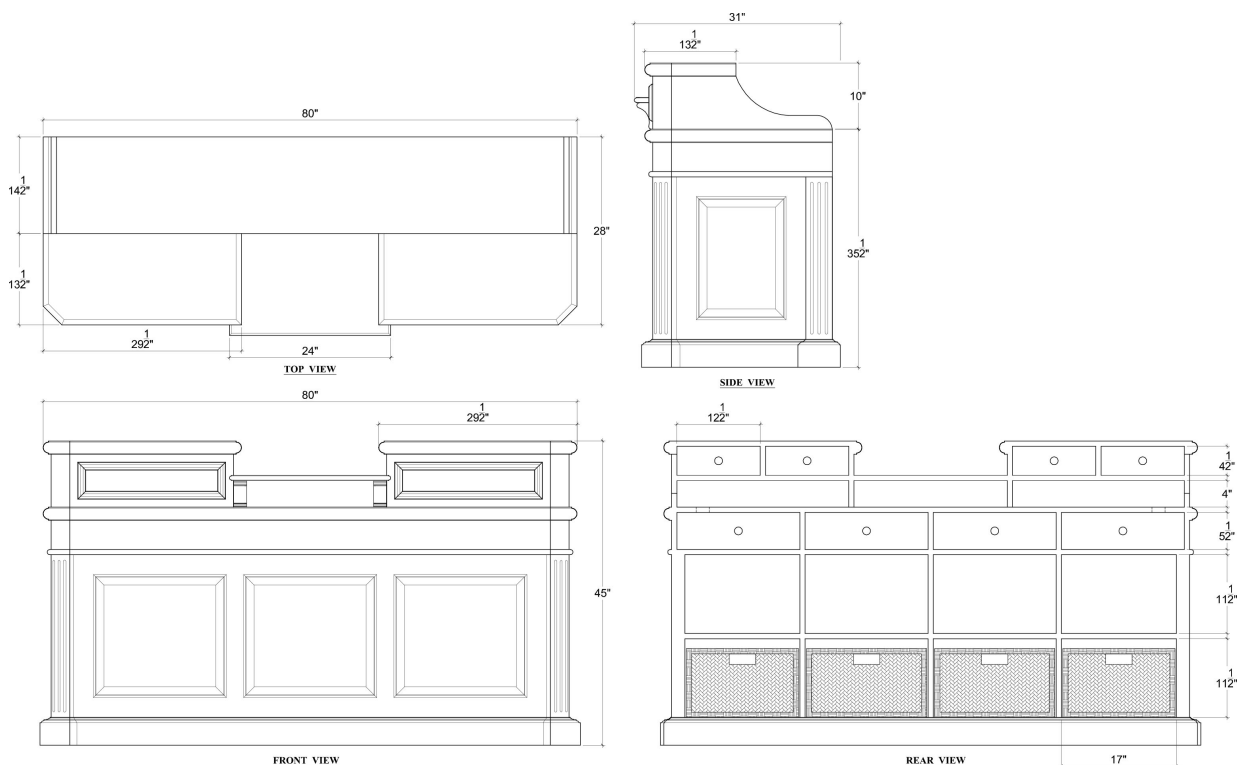

BRAMBLE

PRODUCT TEARSHEET

Ashton Service Counter w/ Rattan Basket

Shown in: **BBA**

SKU: **26594**

Size: **80W x 31D x 45H in**

Overview

The Ashton Service Counter with Rattan Baskets offers a stylish profile with plenty of storage on its back side. Built in beautiful solid mahogany wood, this service counter includes dovetail drawers and solid brass hardware. This piece is offered with a vast array of finish and distress options to create a truly custom design.

Visual Highlights

Technical Specification

Dimensions	80W x 31D x 45H in	CBM	2.060824
Number of Packages	1	Cubic Feet	72.78 ft³
Package 1 Dimensions	81.1 x 32.3 x 48 in	Net Weight	302.03 lbs
Package Weight Total	330.69 lbs		
Material	Mahogany		