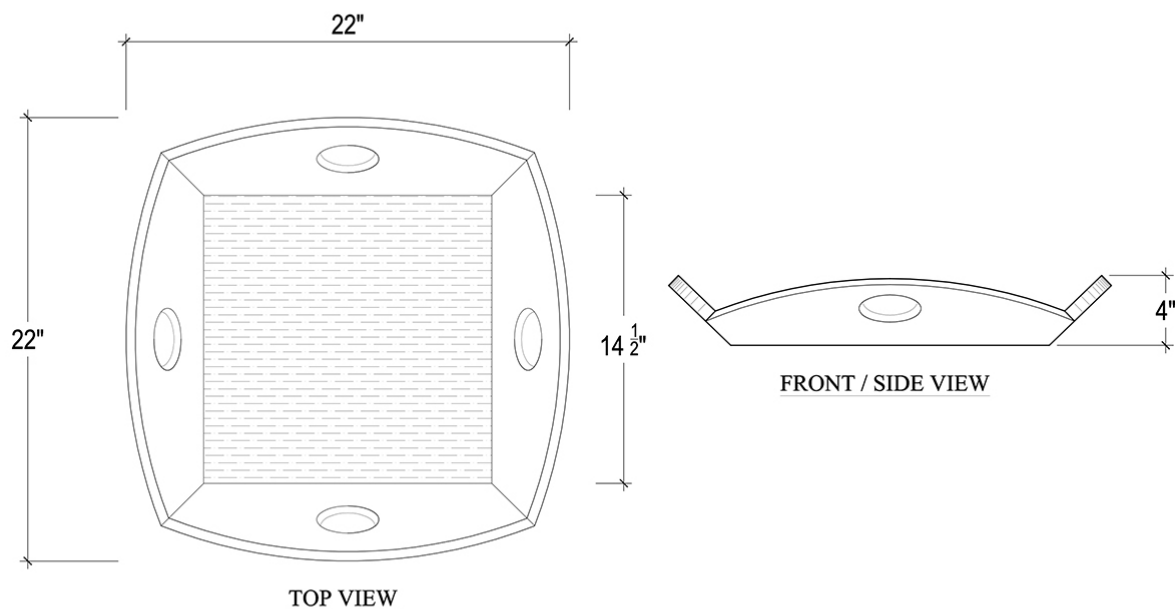

BRAMBLE

PRODUCT TEARSHEET

Homestead 4 Handle Serving Tray Square

Shown in: **STW**

SKU: **26153**

Size: **22W x 22D x 4H in**

Overview

A square base adds character and charm to the small Homestead 4-Handle Serving Tray. For service or display, this solid mahogany tray features raised, angled sides accented with oval handles. This piece is offered with a vast array of finish and distress options to create a truly custom design.

Visual Highlights

Technical Specification

Dimensions	22W x 22D x 4H in	CBM	0.059536
Number of Packages	1	Cubic Feet	2.1 ft³
Package 1 Dimensions	25.6 x 25.6 x 9.1 in	Package 1 Weight	7.72 lbs
Package Weight Total	7.72 lbs	Net Weight	4.41 lbs
Material	Mahogany		