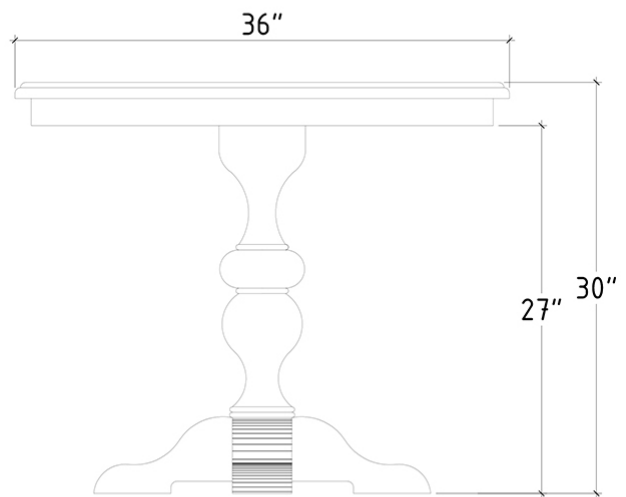

BRAMBLE

PRODUCT TEARSHEET

Sydney Bistro Table

Shown in: **STW**

SKU: **26121**

Size: **36W x 36D x 30H in**

Overview

Traditional styling and attention to detail makes the Sydney Side Table a wonderful choice for a traditional cottage-inspired room. Built from solid mahogany, its pedestal design is updated with ornate detailing. This piece is offered with a vast array of finish and distress options to create a truly custom design.

TOP VIEW

FRONT VIEW

Visual Highlights

Technical Specification

Dimensions	36W x 36D x 30H in	CBM	0.505152
Number of Packages	2	Cubic Feet	17.84 ft³
Package 1 Dimensions	39.4 x 39.4 x 9.4 in	Package 1 Weight	27.8 lbs
Package 2 Dimensions	27.6 x 27.6 x 34.3 in	Package 2 Weight	49.36 lbs
		Net Weight	61.73 lbs
Package Weight Total 77.16 lbs			
Material	Mahogany	Best Seller	