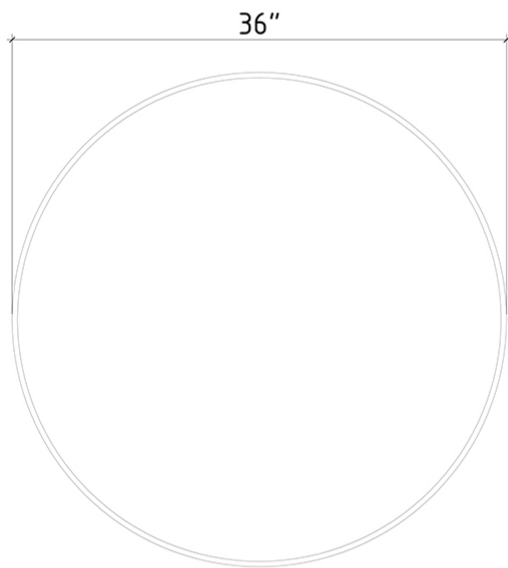

BRAMBLE

PRODUCT TEARSHEET

Sydney Bistro Table

Shown in: **STW**

SKU: **26121**

Size: **36W x 36D x 30H in**

Overview

Traditional styling and attention to detail makes the Sydney Side Table a wonderful choice for a traditional cottage-inspired room. Built from solid mahogany, its pedestal design is updated with ornate detailing. This piece is offered with a vast array of finish and distress options to create a truly custom design.

TOP VIEW

FRONT VIEW

Visual Highlights

Technical Specification

Dimensions	36W x 36D x 30H in	CBM	0.505152
Number of Packages	2	Cubic Feet	17.84 ft³
Package 1 Dimensions	39.4 x 39.4 x 9.4 in	Package 1 Weight	27.8 lbs
Package 2 Dimensions	27.6 x 27.6 x 34.3 in	Package 2 Weight	49.36 lbs
		Net Weight	61.73 lbs
Package Weight Total 77.16 lbs			
Material	Mahogany	Best Seller	