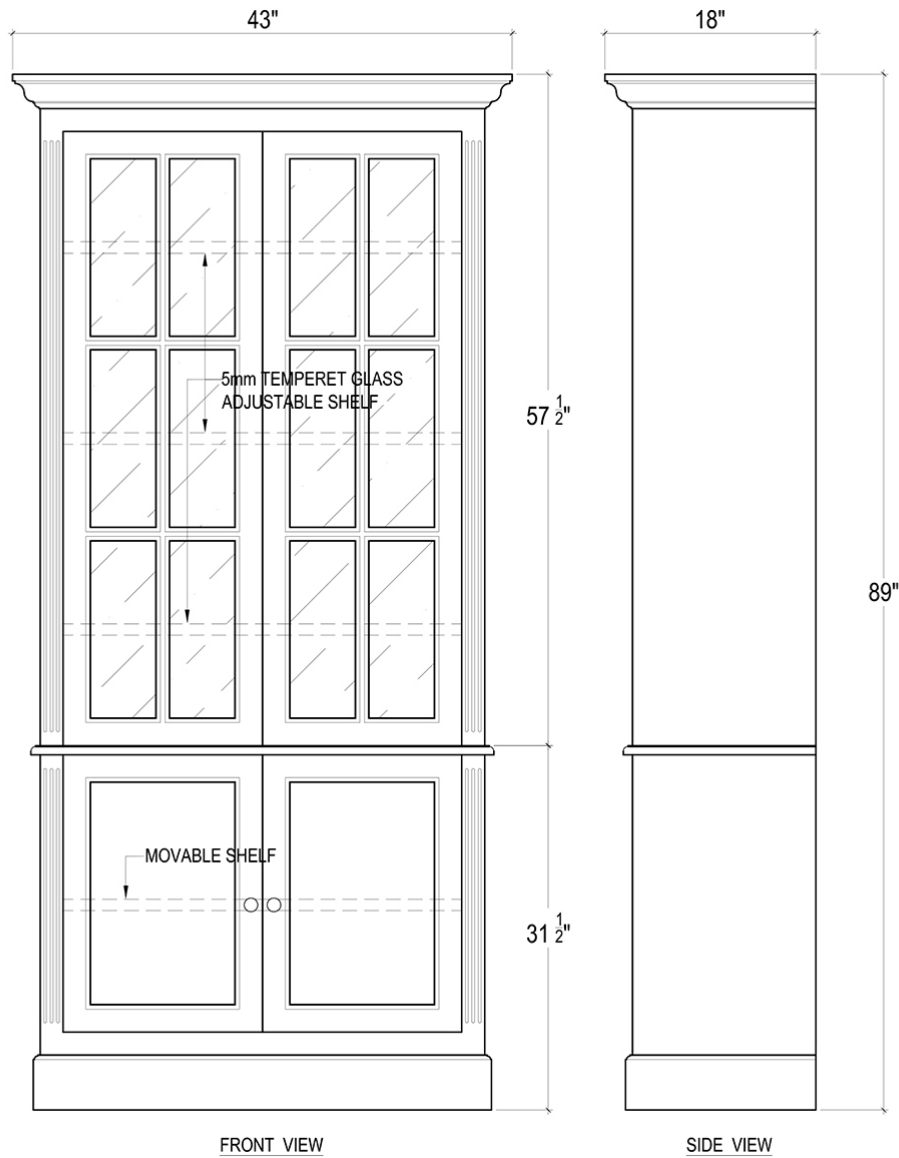

BRAMBLE

PRODUCT TEARSHEET

Walton Display Cabinet

Shown in: **BBA PUT**

SKU: **26057**

Size: **43W x 18D x 89H in**

Overview

Traditional charm and convenient storage meet in the Walton Display Cabinet. With beveled glass and dove tail drawers, this solid mahogany cabinet is made for quality and beauty. This piece is offered with a vast array of finish and distress options to create a truly custom design.

Visual Highlights

Technical Specification

Dimensions	43W x 18D x 89H in	CBM	1.281091
Number of Packages	2	Cubic Feet	45.24 ft³
Package 1 Dimensions	42.5 x 19.7 x 36.8 in	Package 1 Weight	71.45 lbs
Package 2 Dimensions	46.1 x 21.3 x 63.2 in	Package 2 Weight	143.5 lbs
Package Weight Total	214.95 lbs	Net Weight	188.5 lbs
Material	Mahogany	Best Seller	