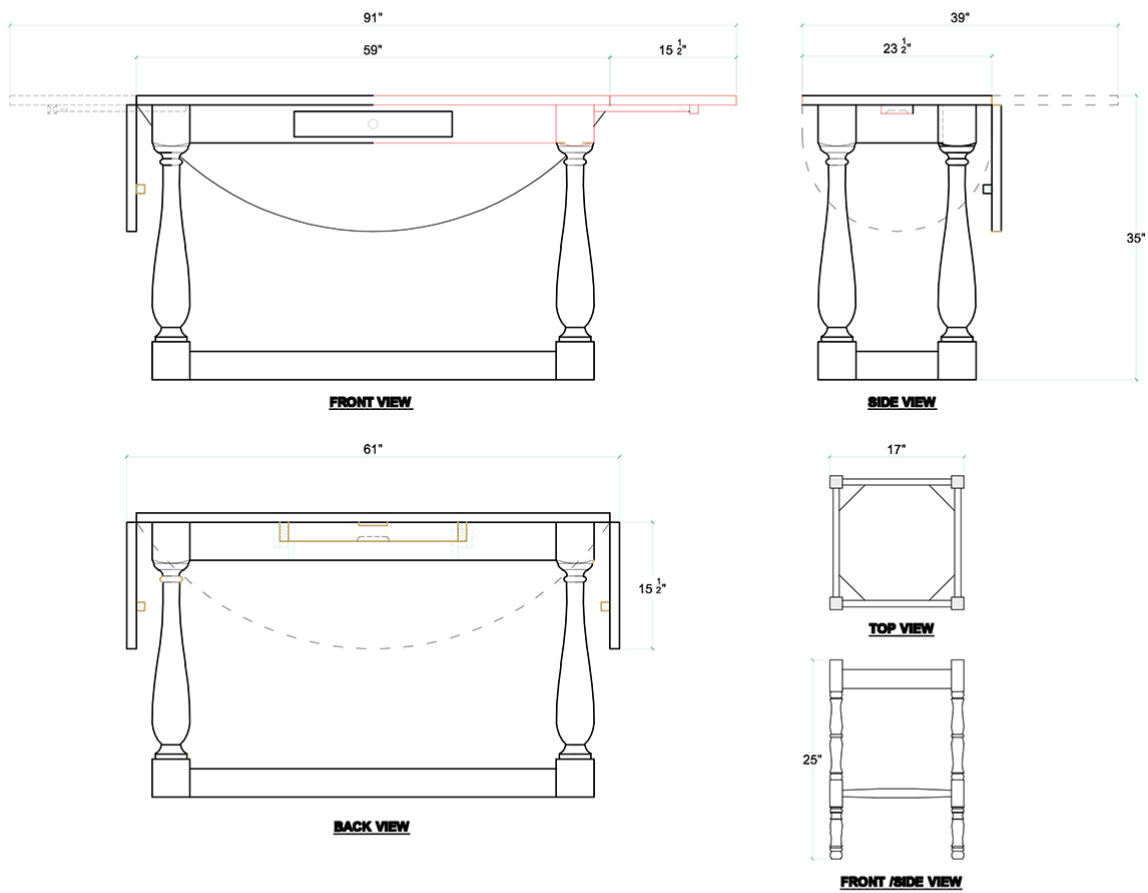

BRAMBLE

PRODUCT TEARSHEET

Bailey Breakfast Island w/ 2 Stools

Shown in: **DRW TAN**

SKU: **25481**

Size: **91W x 39D x 35H in**

Overview

Casual meals may best be served proximate to a kitchen space, and the Bailey Breakfast Island with Stool Set is an ideal choice. Create an intimate setting for a morning coffee or meal with this gorgeous set crafted from solid mahogany and outfitted with useful accents such as cup holders. This piece is offered with a vast array of finish and distress options to create a truly custom design.

Visual Highlights

Technical Specification

Dimensions	91W x 39D x 35H in	CBM	1.03984
Number of Packages	1	Cubic Feet	36.72 ft³
Package 1 Dimensions	64.6 x 28 x 40.9 in	Package 1 Weight	203.93 lbs
Package Weight Total	203.93 lbs	Net Weight	187.39 lbs
Material	Mahogany, Tin, Rush Seat		