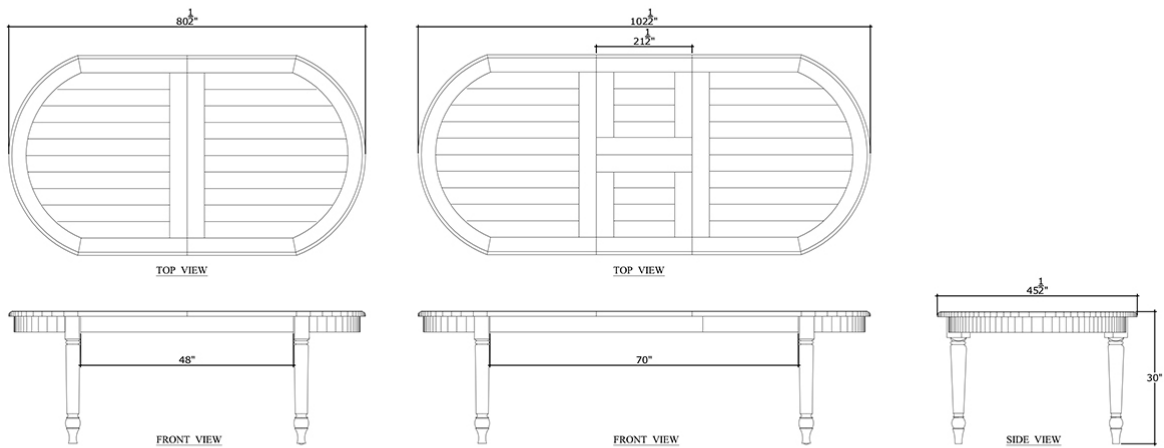

# Market Butterfly Oval Extension Table 82 - 103"

---

Shown in: **WHD**

SKU: **25156**

Size: **103W x 45D x 30H in**

## Overview

---

Offering versatility to the dining room, the Market Extension Table lends classic, rustic style with the added function of a tabletop extension. Crafted in mahogany, the table features oval shaping with post legs. This piece is offered with a vast array of finish and distress options to create a truly custom design.

## Technical Specification

---

Dimensions	<b>103W x 45D x 30H in</b>	CBM	<b>0.49742</b>
Number of Packages	<b>1</b>	Cubic Feet	<b>17.57 ft<sup>3</sup></b>
Package 1 Dimensions	<b>83.9 x 48.4 x 10.6 in</b>	Package 1 Weight	<b>154.32 lbs</b>
Package Weight Total	<b>154.32 lbs</b>	Net Weight	<b>134.48 lbs</b>
Material	<b>Mahogany</b>	<b>Best Seller</b>	