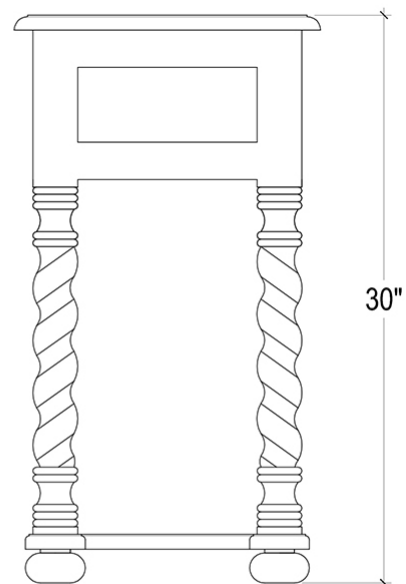

BRAMBLE

PRODUCT TEARSHEET

Regency Side Table

Shown in: **DEB**

SKU: **24572**

Size: **30W x 16D x 30H in**

Overview

Twisted legs and a horizontal stretcher perfectly enhance the traditional look of the Regency Side Table. Crafted in solid mahogany, this table offers one drawer, augmented with ring pulls, for easy storage. This piece is offered with a vast array of finish and distress options to create a truly custom design.

TOP VIEW

FRONT VIEW

SIDE VIEW

Visual Highlights

Technical Specification

Dimensions	30W x 16D x 30H in	CBM	0.2988
Number of Packages	1	Cubic Feet	10.55 ft³
Package 1 Dimensions	33.1 x 19.3 x 35.4 in	Package 1 Weight	41.89 lbs
Package Weight Total	41.89 lbs	Net Weight	33.07 lbs
Material	Mahogany		