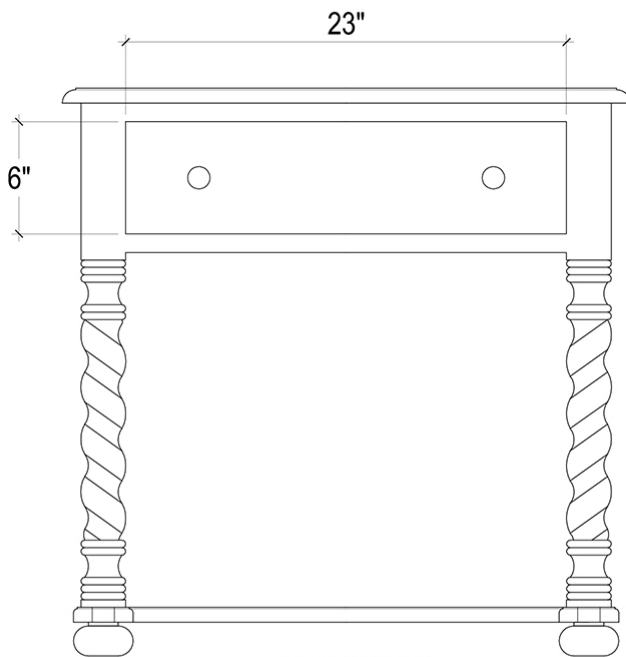

BRAMBLE

PRODUCT TEARSHEET

Regency Side Table

Shown in: **DEB**

SKU: **24572**

Size: **30W x 16D x 30H in**

Overview

Twisted legs and a horizontal stretcher perfectly enhance the traditional look of the Regency Side Table. Crafted in solid mahogany, this table offers one drawer, augmented with ring pulls, for easy storage. This piece is offered with a vast array of finish and distress options to create a truly custom design.

TOP VIEW

FRONT VIEW

SIDE VIEW

Visual Highlights

Technical Specification

Dimensions	30W x 16D x 30H in	CBM	0.2988
Number of Packages	1	Cubic Feet	10.55 ft³
Package 1 Dimensions	33.1 x 19.3 x 35.4 in	Package 1 Weight	41.89 lbs
Package Weight Total	41.89 lbs	Net Weight	33.07 lbs
Material	Mahogany		