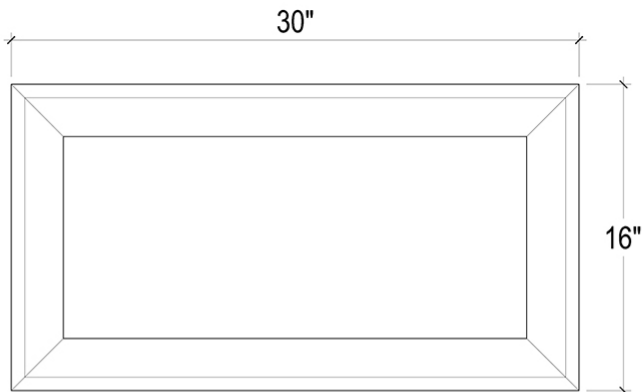

BRAMBLE

PRODUCT TEARSHEET

Regency Side Table

Shown in: **DEB**

SKU: **24572**

Size: **30W x 16D x 30H in**

Overview

Twisted legs and a horizontal stretcher perfectly enhance the traditional look of the Regency Side Table. Crafted in solid mahogany, this table offers one drawer, augmented with ring pulls, for easy storage. This piece is offered with a vast array of finish and distress options to create a truly custom design.

TOP VIEW

FRONT VIEW

SIDE VIEW

Visual Highlights

Technical Specification

Dimensions	30W x 16D x 30H in	CBM	0.2988
Number of Packages	1	Cubic Feet	10.55 ft³
Package 1 Dimensions	33.1 x 19.3 x 35.4 in	Package 1 Weight	41.89 lbs
Package Weight Total	41.89 lbs	Net Weight	33.07 lbs
Material	Mahogany		