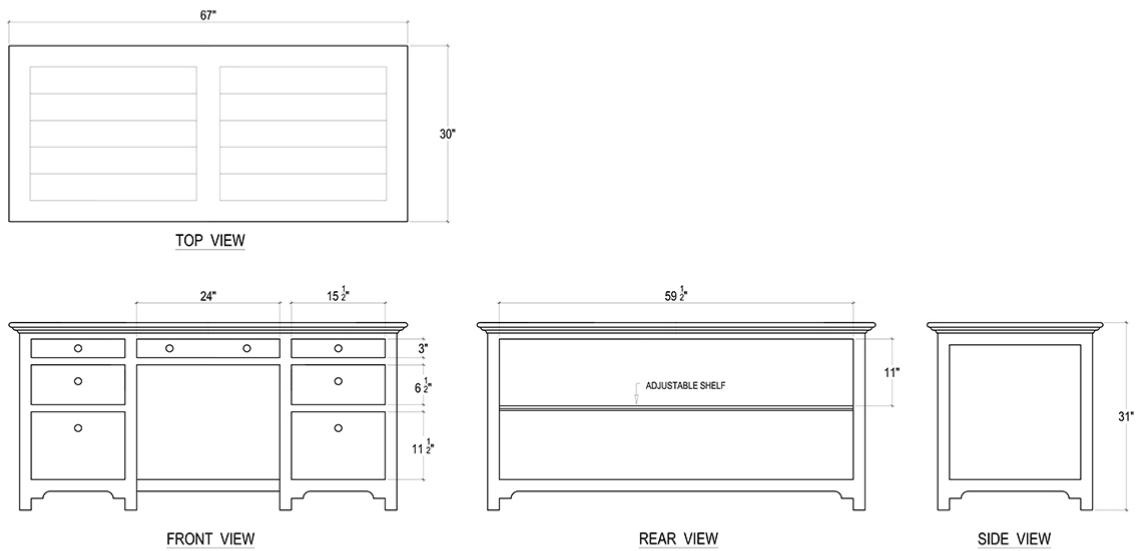

BRAMBLE

PRODUCT TEARSHEET

Library Desk

Shown in: **BBA**

SKU: **24547**

Size: **67W x 30D x 31H in**

Overview

Adding plentiful storage and organization space to the den or home office, the Library Desk is classic and eminently useful. Built in solid mahogany, this desk offering dovetail drawers in the center and on both sides. This piece is offered with a vast array of finish and distress options to create a truly custom design.

Visual Highlights

Technical Specification

Dimensions	67W x 30D x 31H in	CBM	1.195902
Number of Packages	1	Cubic Feet	42.23 ft³
Package 1 Dimensions	68.5 x 31.1 x 34.3 in	Package 1 Weight	160.94 lbs
Package Weight Total	160.94 lbs	Net Weight	152.12 lbs
Material	Mahogany	Best Seller	