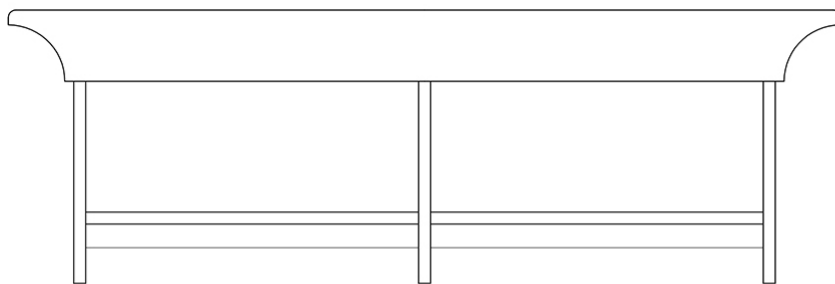

BRAMBLE

PRODUCT TEARSHEET

Craftsman's Bench Medium

Shown in: **WHD**

SKU: **24399**

Size: **55W x 12D x 18H in**

Overview

Charming in the entry or living area, the small Farmhouse Bench can easily double as dining room seating, as well. This bench features beautiful mahogany construction and comfortably seats two. This piece is offered with a vast array of finish and distress options to create a truly custom design.

TOP VIEW

FRONT VIEW

SIDE VIEW

Visual Highlights

Technical Specification

Dimensions	55W x 12D x 18H in	CBM	0.304903125
Number of Packages	1	Cubic Feet	10.77 ft³
Package 1 Dimensions	59.3 x 16.3 x 24.6 in	Package 1 Weight	40.79 lbs
Package Weight Total	40.79 lbs	Net Weight	31.97 lbs
Material	Mahogany	Best Seller	