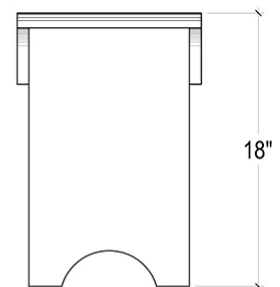

BRAMBLE

PRODUCT TEARSHEET

Craftsman's Bench Medium

Shown in: **WHD**

SKU: **24399**

Size: **55W x 12D x 18H in**

Overview

Charming in the entry or living area, the small Farmhouse Bench can easily double as dining room seating, as well. This bench features beautiful mahogany construction and comfortably seats two. This piece is offered with a vast array of finish and distress options to create a truly custom design.

TOP VIEW

FRONT VIEW

SIDE VIEW

Visual Highlights

Technical Specification

Dimensions	55W x 12D x 18H in	CBM	0.304903125
Number of Packages	1	Cubic Feet	10.77 ft³
Package 1 Dimensions	59.3 x 16.3 x 24.6 in	Package 1 Weight	40.79 lbs
Package Weight Total	40.79 lbs	Net Weight	31.97 lbs
Material	Mahogany	Best Seller	