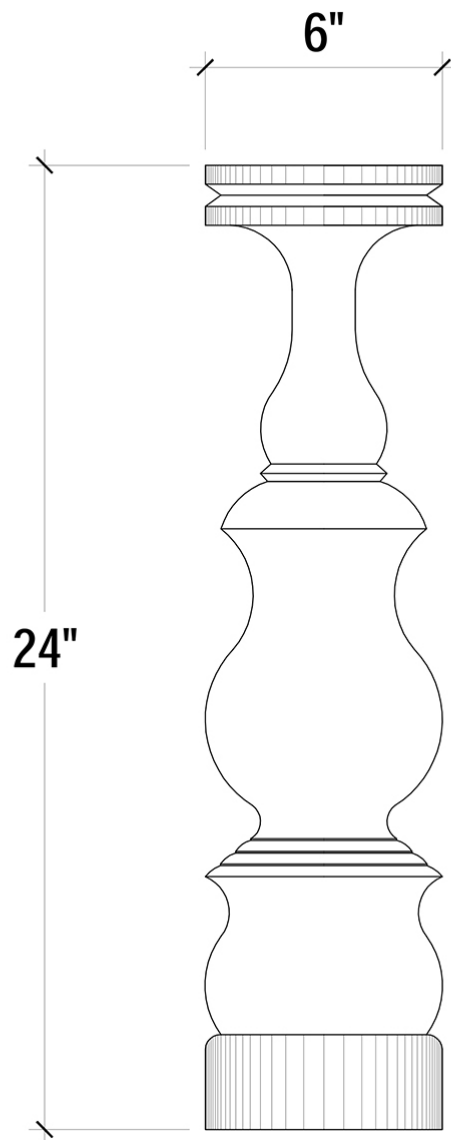

# Bobeche Candlestick Large

---

Shown in: **WHD**

SKU: **23946**

Size: **6W x 6D x 24H in**

## Overview

---

Crafted in solid mahogany, the large Bobèche Candlestick is a wonderful, traditional addition to your mantel or sideboard. Offering graceful curves, the classic silhouette of the Bobèche works in a wide range of decor styles. This piece is offered with a vast array of finish and distress options to create a truly custom design.

## Technical Specification

---

Dimensions	<b>6W x 6D x 24H in</b>	CBM	<b>0.024548</b>
Number of Packages	<b>1</b>	Cubic Feet	<b>0.87 ft<sup>3</sup></b>
Package 1 Dimensions	<b>9.1 x 9.1 x 29.5 in</b>	Package 1 Weight	<b>22.05 lbs</b>
Package Weight Total	<b>22.05 lbs</b>	Net Weight	<b>15.43 lbs</b>
Material	<b>Mahogany</b>	<b>Best Seller</b>	