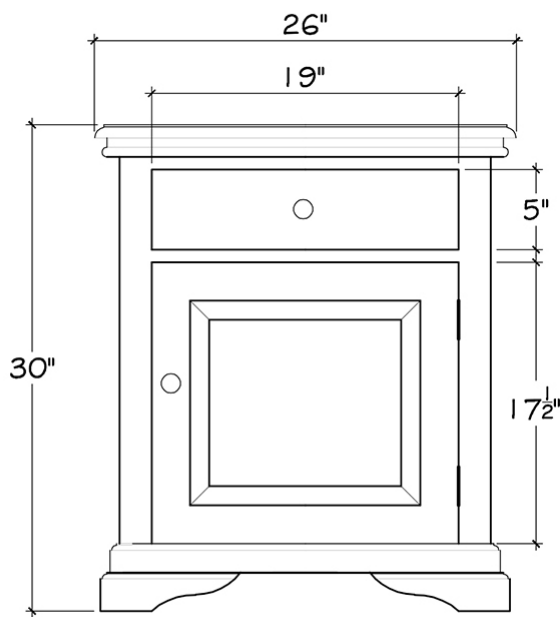

BRAMBLE

PRODUCT TEARSHEET

Homestead Nightstand Large

Shown in: **BHD**

SKU: **23934**

Size: **26W x 20D x 30H in**

Overview

A cabinet offers added storage and style to the large Homestead Nightstand. One drawer is perfect for essentials, and adds character to this solid mahogany nightstand. This piece is offered with a vast array of finish and distress options to create a truly custom design.

TOP VIEW

FRONT VIEW

SIDE VIEW

Visual Highlights

Technical Specification

Dimensions	26W x 20D x 30H in	CBM	0.31955
Number of Packages	1	Cubic Feet	11.28 ft³
Package 1 Dimensions	29.1 x 23.2 x 35.4 in	Package 1 Weight	65.04 lbs
Package Weight Total	65.04 lbs	Net Weight	59.52 lbs
Material	Mahogany	Best Seller	