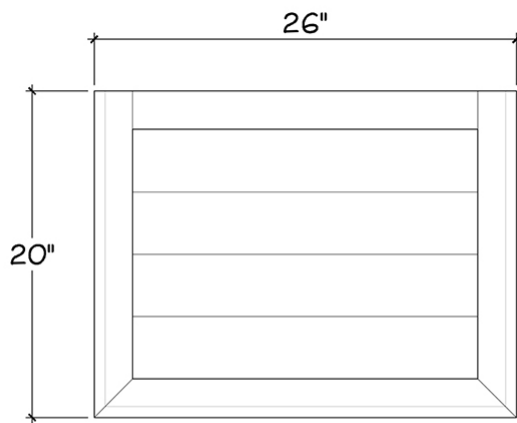

BRAMBLE

PRODUCT TEARSHEET

Homestead Nightstand Large

Shown in: **BHD**

SKU: **23934**

Size: **26W x 20D x 30H in**

Overview

A cabinet offers added storage and style to the large Homestead Nightstand. One drawer is perfect for essentials, and adds character to this solid mahogany nightstand. This piece is offered with a vast array of finish and distress options to create a truly custom design.

TOP VIEW

FRONT VIEW

SIDE VIEW

Visual Highlights

Technical Specification

Dimensions	26W x 20D x 30H in	CBM	0.31955
Number of Packages	1	Cubic Feet	11.28 ft³
Package 1 Dimensions	29.1 x 23.2 x 35.4 in	Package 1 Weight	65.04 lbs
Package Weight Total	65.04 lbs	Net Weight	59.52 lbs
Material	Mahogany	Best Seller	