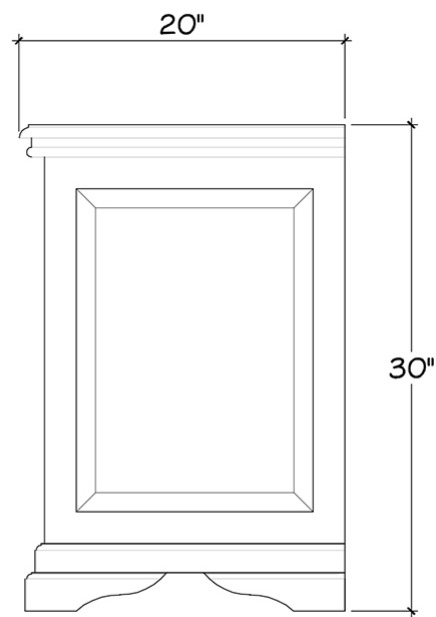

BRAMBLE

PRODUCT TEARSHEET

Homestead Nightstand Large

Shown in: **BHD**

SKU: **23934**

Size: **26W x 20D x 30H in**

Overview

A cabinet offers added storage and style to the large Homestead Nightstand. One drawer is perfect for essentials, and adds character to this solid mahogany nightstand. This piece is offered with a vast array of finish and distress options to create a truly custom design.

TOP VIEW

FRONT VIEW

SIDE VIEW

Visual Highlights

Technical Specification

Dimensions	26W x 20D x 30H in	CBM	0.31955
Number of Packages	1	Cubic Feet	11.28 ft³
Package 1 Dimensions	29.1 x 23.2 x 35.4 in	Package 1 Weight	65.04 lbs
Package Weight Total	65.04 lbs	Net Weight	59.52 lbs
Material	Mahogany	Best Seller	